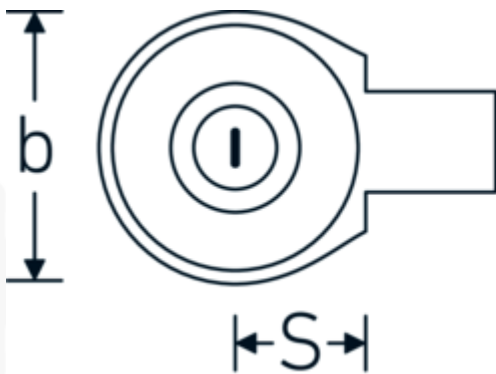

## Advantages.

Made in Germany - STAHLWILLE fine-tooth ratchet for 3/4 sockets, interchangeable, Chrome Alloy Steel.

60 sprockets allow for a working angle of only 6 ° - facilitating efficient working even in confined spaces.

## Technical Attributes.

External square drive (inch)	3/4
Number of teeth	60
Working angle	6 °
Width mm (b)	58 mm
Size	40HD
Size square socket [inside square drive]	14 x 18 mm
Height mm (h)	36 mm
max. torque	650 N·m
S	30 mm

## Logistics data.

Depth mm (IFS)	130
Width mm (IFS)	100
Height mm (IFS)	65
WEEE/ElektroG	nicht ear-pflichtig
Length (packed, mm)	130
Width (packed, mm)	100
Height (packed, mm)	65
Volume (packed, dm <sup>3</sup> )	0.845 dm <sup>3</sup>
Product no.	58250065
Weight (gross, kg)	0,730
Weight PAP (kg)	0,000
Weight PVC (kg)	0,005
GTIN	4018754208784
Country of origin AWR	GERMANY
Region of origin	Nordrhein-Westfalen
Customs tariff no.	82041100
Packing standard	1
Weight	725 g