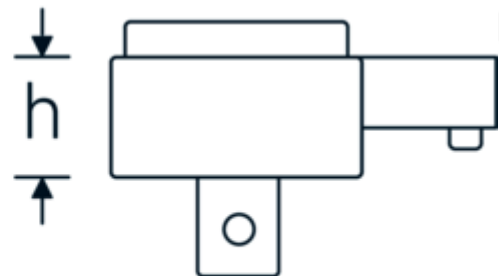

## Advantages.

Made in Germany - STAHLWILLE fine-tooth ratchet for 3/4 sockets, interchangeable, Chrome Alloy Steel.

60 sprockets allow for a working angle of only 6 ° - facilitating efficient working even in confined spaces.

## Technical Attributes.

External square drive (inch)	3/4
Number of teeth	60
Working angle	6 °
Width mm (b)	58 mm
Size	40HD
Size square socket [inside square drive]	14 x 18 mm
Height mm (h)	36 mm
max. torque	650 N·m
S	30 mm

## Logistics data.

Depth mm (IFS)	130
Width mm (IFS)	100
Height mm (IFS)	65
WEEE/ElektroG	nicht ear-pflichtig
Length (packed, mm)	130
Width (packed, mm)	100
Height (packed, mm)	65
Volume (packed, dm <sup>3</sup> )	0.845 dm <sup>3</sup>
Product no.	58250065
Weight (gross, kg)	0,730
Weight PAP (kg)	0,000
Weight PVC (kg)	0,005
GTIN	4018754208784
Country of origin AWR	GERMANY
Region of origin	Nordrhein-Westfalen
Customs tariff no.	82041100
Packing standard	1
Weight	725 g