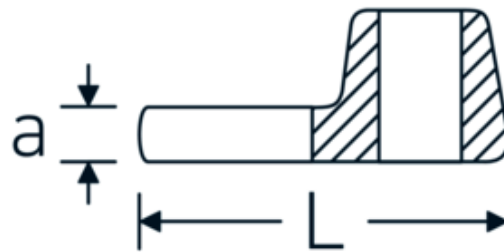

## Crowfoot-Schlüssel, metrisch

540

Art.-Nr. 02200023

GTIN 4018754141074

Modell 540 23

**Bezeichnung.** 3/8 " Crowfoot-Schlüssel SW 23mm L.44,5mm

**Eigenschaften.** • Chrome Alloy Steel, verchromt

### Technische Zeichnung.

### Technische Attribute.

a	6,3 mm
Antriebsvierkant innen (Zoll)	3/8 "
Breite mm (b)	41 mm
Länge mm (L)	44,5 mm
S	25,8 mm
Schlüsselweite [mm]	23 mm

## Varianten.

Art.-Nr.	Modell-Nr. (ERP)	Bezeichnung	GTIN
01200008	540 8	1/4 " Crowfoot-Schlüssel SW 8mm L.25,5mm	4018754149117
01200009	540 9	1/4 " Crowfoot-Schlüssel SW 9mm L.25,5mm	4018754149124
01200010	540 10	1/4 " Crowfoot-Schlüssel SW 10mm L.25,5mm	4018754149131
02200011	540 11	3/8 " Crowfoot-Schlüssel SW 11mm L.32mm	4018754149414
02200012	540 12	3/8 " Crowfoot-Schlüssel SW 12mm L.34,3mm	4018754003495
02200013	540 13	3/8 " Crowfoot-Schlüssel SW 13mm L.34,3mm	4018754003501
02200014	540 14	3/8 " Crowfoot-Schlüssel SW 14mm L.37,7mm	4018754003518
02200015	540 15	3/8 " Crowfoot-Schlüssel SW 15mm L.37,7mm	4018754003525
02200016	540 16	3/8 " Crowfoot-Schlüssel SW 16mm L.37,7mm	4018754003532
02200017	540 17	3/8 " Crowfoot-Schlüssel SW 17mm L.42,5mm	4018754003549
02200018	540 18	3/8 " Crowfoot-Schlüssel SW 18mm L.42,5mm	4018754003556
02200019	540 19	3/8 " Crowfoot-Schlüssel SW 19mm L.42,5mm	4018754003563
02200020	540 20	3/8 " Crowfoot-Schlüssel SW 20mm L.42,4mm	4018754141067
02200021	540 21	3/8 " Crowfoot-Schlüssel SW 21mm L.44,5mm	4018754003570
02200022	540 22	3/8 " Crowfoot-Schlüssel SW 22mm L.44,5mm	4018754003587
02200023	540 23	3/8 " Crowfoot-Schlüssel SW 23mm L.44,5mm	4018754141074
02200024	540 24	3/8 " Crowfoot-Schlüssel SW 24mm L.44,4mm	4018754003594
02200025	540 25	3/8 " Crowfoot-Schlüssel SW 25mm L.47mm	4018754141081
02200026	540 26	3/8 " Crowfoot-Schlüssel SW 26mm L.47mm	4018754149162
02200027	540 27	3/8 " Crowfoot-Schlüssel SW 27mm L.47mm	4018754149179
02200028	540 28	3/8 " Crowfoot-Schlüssel SW 28mm L.50mm	4018754148806
02200030	540 30	3/8 " Crowfoot-Schlüssel SW 30mm L.50mm	4018754149186