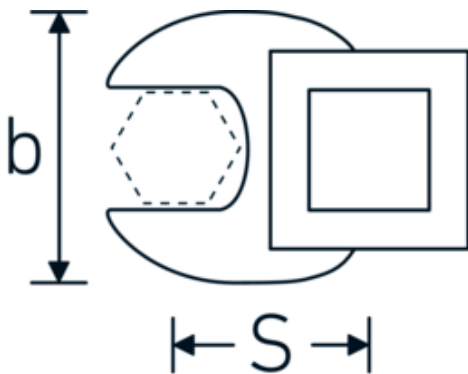

## Crowfoot-Schlüssel, metrisch

540

Art.-Nr. 02200023

GTIN 4018754141074

Modell 540 23

**Bezeichnung.** 3/8 " Crowfoot-Schlüssel SW 23mm L.44,5mm

**Eigenschaften.** • Chrome Alloy Steel, verchromt

### Technische Zeichnung.

### Technische Attribute.

a	6,3 mm
Antriebsvierkant innen (Zoll)	3/8 "
Breite mm (b)	41 mm
Länge mm (L)	44,5 mm
S	25,8 mm
Schlüsselweite [mm]	23 mm

## Varianten.

Art.-Nr.	Modell-Nr. (ERP)	Bezeichnung	GTIN
01200008	540 8	1/4 " Crowfoot-Schlüssel SW 8mm L.25,5mm	4018754149117
01200009	540 9	1/4 " Crowfoot-Schlüssel SW 9mm L.25,5mm	4018754149124
01200010	540 10	1/4 " Crowfoot-Schlüssel SW 10mm L.25,5mm	4018754149131
02200011	540 11	3/8 " Crowfoot-Schlüssel SW 11mm L.32mm	4018754149414
02200012	540 12	3/8 " Crowfoot-Schlüssel SW 12mm L.34,3mm	4018754003495
02200013	540 13	3/8 " Crowfoot-Schlüssel SW 13mm L.34,3mm	4018754003501
02200014	540 14	3/8 " Crowfoot-Schlüssel SW 14mm L.37,7mm	4018754003518
02200015	540 15	3/8 " Crowfoot-Schlüssel SW 15mm L.37,7mm	4018754003525
02200016	540 16	3/8 " Crowfoot-Schlüssel SW 16mm L.37,7mm	4018754003532
02200017	540 17	3/8 " Crowfoot-Schlüssel SW 17mm L.42,5mm	4018754003549
02200018	540 18	3/8 " Crowfoot-Schlüssel SW 18mm L.42,5mm	4018754003556
02200019	540 19	3/8 " Crowfoot-Schlüssel SW 19mm L.42,5mm	4018754003563
02200020	540 20	3/8 " Crowfoot-Schlüssel SW 20mm L.42,4mm	4018754141067
02200021	540 21	3/8 " Crowfoot-Schlüssel SW 21mm L.44,5mm	4018754003570
02200022	540 22	3/8 " Crowfoot-Schlüssel SW 22mm L.44,5mm	4018754003587
02200023	540 23	3/8 " Crowfoot-Schlüssel SW 23mm L.44,5mm	4018754141074
02200024	540 24	3/8 " Crowfoot-Schlüssel SW 24mm L.44,4mm	4018754003594
02200025	540 25	3/8 " Crowfoot-Schlüssel SW 25mm L.47mm	4018754141081
02200026	540 26	3/8 " Crowfoot-Schlüssel SW 26mm L.47mm	4018754149162
02200027	540 27	3/8 " Crowfoot-Schlüssel SW 27mm L.47mm	4018754149179
02200028	540 28	3/8 " Crowfoot-Schlüssel SW 28mm L.50mm	4018754148806
02200030	540 30	3/8 " Crowfoot-Schlüssel SW 30mm L.50mm	4018754149186