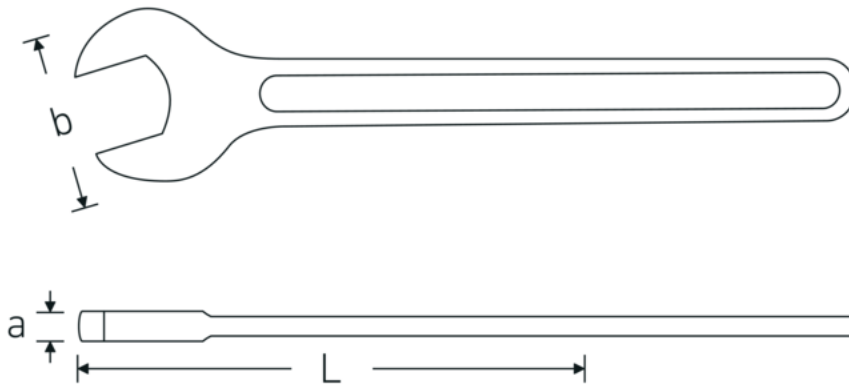

Open-ended wrench, metric

4004

Product no. **40040800**
GTIN **4018754018437**
Model **4004 80**

Label. Open-ended wrench Wrench size 80mm L.645mm

Technical Drawing.

Technical Attributes.

a	22 mm
Width mm (b)	162 mm
DIN	DIN 894
Length mm (L)	645 mm
Wrench width 1 [mm]	80 mm

Logistics data.

Depth mm (IFS)	643
Width mm (IFS)	158
Height mm (IFS)	22
Length (packed, mm)	643
Width (packed, mm)	158
Height (packed, mm)	22
Volume (packed, dm ³)	2.235068 dm ³
Product no.	40040800
Weight (gross, kg)	3,185

Variants.

Product no.	Model no. (ERP)	Description	GTIN
40040240	4004 24	Open-ended wrench Wrench size 24mm L.215mm	4018754018307
40040270	4004 27	Open-ended wrench Wrench size 27mm L.238mm	4018754018314
40040300	4004 30	Open-ended wrench Wrench size 30mm L.261mm	4018754018321
40040320	4004 32	Open-ended wrench Wrench size 32mm L.273mm	4018754018338
40040360	4004 36	Open-ended wrench Wrench size 36mm L.300mm	4018754018345
40040410	4004 41	Open-ended wrench Wrench size 41mm L.335mm	4018754018352
40040460	4004 46	Open-ended wrench Wrench size 46mm L.369mm	4018754018369
40040500	4004 50	Open-ended wrench Wrench size 50mm L.412mm	4018754018376
40040550	4004 55	Open-ended wrench Wrench size 55mm L.457mm	4018754018383
40040600	4004 60	Open-ended wrench Wrench size 60mm L.492mm	4018754018390
40040650	4004 65	Open-ended wrench Wrench size 65mm L.528mm	4018754018406
40040700	4004 70	Open-ended wrench Wrench size 70mm L.572mm	4018754018413
40040750	4004 75	Open-ended wrench Wrench size 75mm L.608mm	4018754018420
40040800	4004 80	Open-ended wrench Wrench size 80mm L.645mm	4018754018437
40040850	4004 85	Open-ended wrench Wrench size 85mm L.690mm	4018754018444