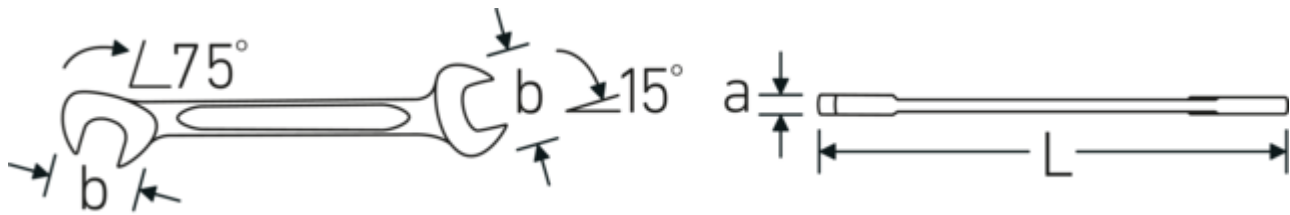

- spanners with equal widths across flats
- straight design, jaw position 15° and 75°
- sturdy, slim and lightweight intelligent design
- high bending strength due to double T-profile
- STAHLWILLE's round finish ensures a surface that is pleasant to the skin and has a good grip
- extremely sturdy, exceptionally durable
- drop-forged, hardened and cooled in oil bath
- chrome-alloy steel, chrome plated

Technologies and features.

Double-T profile

Our combination and ring spanners have an additional recess in the middle of the tool. Similar to the principle of a double T-beam, this provides a tremendous load capacity and maximum strength whilst reducing weight.

Offset Shaft Design

Our spanners are specially designed with additional reinforcement in the load zones where the greatest amount of force is transmitted - namely where the jaw meets the shank - in order to prevent deformation.

Technical Drawing.

Technical Attributes.

a	2 mm
Width mm (b)	12.6 mm
Length mm (L)	78 mm
Jaw angle	15/75 °
Spanner size 1 [inch]	7/32 "
Spanner size 2 [inch]	7/32 "

Logistics data.

Depth mm (IFS)	78
Width mm (IFS)	13
Height mm (IFS)	2
Length (packed, mm)	90
Width (packed, mm)	40
Height (packed, mm)	10
Volume (packed, dm3)	0.036 dm3
Product no.	40461414
Weight (gross, kg)	0,063
Weight PAP (kg)	0,000
Weight PVC (kg)	0,002
GTIN	4018754019953
Country of origin AWR	GERMANY
Region of origin	Nordrhein-Westfalen
WEEE/ElektroG	nicht ear-pflichtig
Customs tariff no.	82041100
Packing standard	10
Weight	6 g