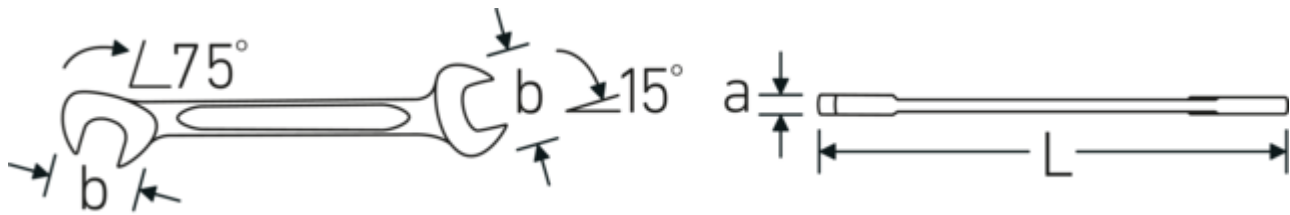

Small double-open ended spanner ELECTRIC, metric

ELECTRIC 12

Product no. **40064545**
GTIN **4018754018697**
Model **ELECTRIC 12 4,5**

Label.

Double open-ended spanner, small Spanner size 4.5 mm L.70mm

Features.

Technologies and features.

Double-T profile

Our combination and ring spanners have an additional recess in the middle of the tool. Similar to the principle of a double T-beam, this provides a tremendous load capacity and maximum strength whilst reducing weight.

Offset Shaft Design

Our spanners are specially designed with additional reinforcement in the load zones where the greatest amount of force is transmitted - namely where the jaw meets the shank - in order to prevent deformation.

Technical Drawing.

Technical Attributes.

a	2 mm
Width mm (b)	10.5 mm
Length mm (L)	70 mm
Jaw angle	15/75 °
Spanner size 1 [mm]	4.5 mm
Spanner size 2 [mm]	4.5 mm

Logistics data.

Depth mm (IFS)	70
Width mm (IFS)	11
Height mm (IFS)	2
Length (packed, mm)	90
Width (packed, mm)	40
Height (packed, mm)	7
Volume (packed, dm ³)	0.0252 dm ³
Product no.	40064545
Weight (gross, kg)	0,050
Weight PAP (kg)	0,000
Weight PVC (kg)	0,002
GTIN	4018754018697
Country of origin AWR	GERMANY
Region of origin	Nordrhein-Westfalen
WEEE/ElektroG	nicht ear-pflichtig
Customs tariff no.	82041100
Packing standard	10
Weight	5 g