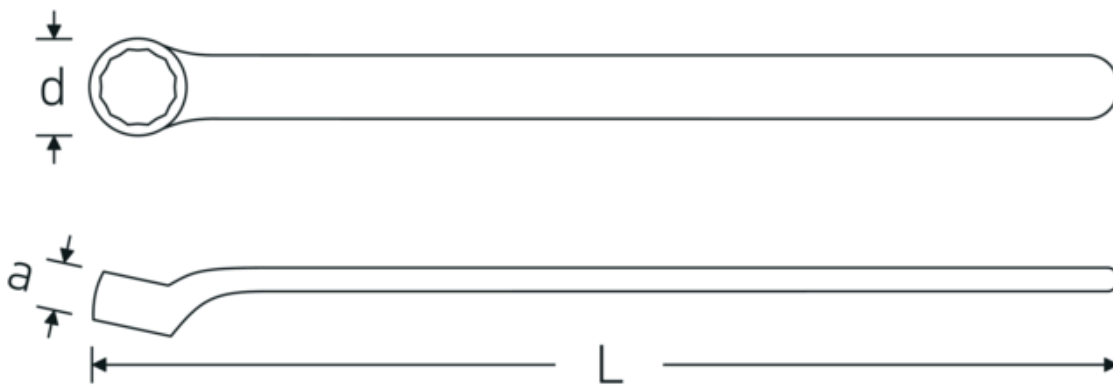

### Anti-Slip-Drive

The special AS-Drive profile makes high force transmission to the flats of screws and bolts possible without damaging them. This also prevents stripping of the screw head.

### Thin-walled rings

The thin wall diameter of our rings makes it easier to work in confined spaces. The ring sides are taller than standard nuts, which prevents jamming.

## Technical Drawing.

## Technical Attributes.

a	15 mm
d	23,6 mm
DIN	DIN EN 60900
Length mm (L)	171,2 mm
Wrench width 1 [mm]	13 mm