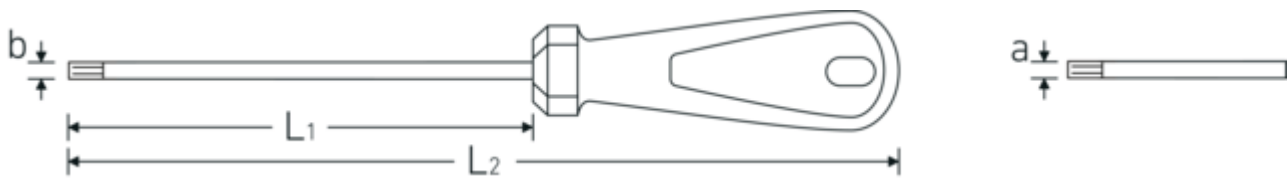

Technical Drawing.

Technical Attributes.

Drive profile	TORX® B0
Size of output profile	T6
L1	50 mm
L2	145 mm

Logistics data.

Depth mm (IFS)	124
Width mm (IFS)	19
Height mm (IFS)	16
Length (packed, mm)	190
Width (packed, mm)	80
Height (packed, mm)	43
Volume (packed, dm³)	0.6536 dm³
Product no.	48560006
Weight (gross, kg)	0,231
Weight PAP (kg)	0,051
Weight PVC (kg)	0,000
GTIN	4018754123186
Country of origin AWR	GERMANY
Region of origin	Nordrhein-Westfalen
WEEE/ElektroG	nicht ear-pflichtig
Customs tariff no.	82054000
Packing standard	5
Weight	45 g

Variants.

Product no.	Model no. (ERP)	Description	GTIN
48560006	4856 T6	TORX® B0 screwdriver 3K DRALL® T6 L.50mm	4018754123186
48560007	4856 T7	TORX® B0 screwdriver 3K DRALL® T7 L.50mm	4018754123193
48560008	4856 T8	TORX® B0 screwdriver 3K DRALL® T8 L.60mm	4018754123209
48560009	4856 T9	TORX® B0 screwdriver 3K DRALL® T9 L.60mm	4018754123216
48560010	4856 T10	TORX® B0 screwdriver 3K DRALL® T10 L.80mm	4018754123223
48560015	4856 T15	TORX® B0 screwdriver 3K DRALL® T15 L.80mm	4018754123230