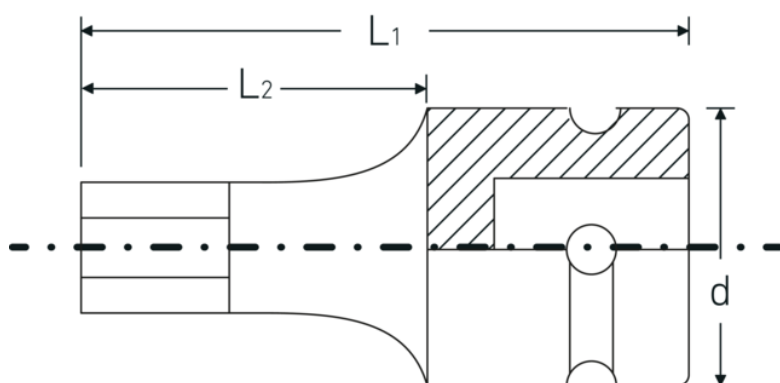

IMPACT screwdriver sockets 1/2"

54IMP

Product no. **23050014**
GTIN **4018754233854**
Model **54 IMP 14**

Label. IMPACT screwdriver socket 1/2 " 14 mm L.40mm

- Features.**
- for hex socket bolts
 - 1/2" internal square drive
 - Chrome Alloy Steel, gunmetal finish

Product highlights.

Optimized functionality.

All IMPACT sockets have a through cross hole for the connecting pin and a deep groove for the rubber locking ring. The locking pin is not stressed during use.

High fitting accuracy.

The high precision fit, achieved through tight tolerances, ensures optimal, backlash-free transmission of forces to the socket.

Technical Drawing.

Technical Attributes.

Drive profile	hex
External hex drive (mm)	14 mm
Internal square drive (inch)	1/2 "
d	25 mm
L1	40 mm
L2	20 mm

Logistics data.

Depth mm (IFS)	43
Width mm (IFS)	30
Height mm (IFS)	30
WEEE/ElektroG	nicht ear-pflichtig
Length (packed, mm)	155
Width (packed, mm)	50
Height (packed, mm)	31
Volume (packed, dm3)	0.24025 dm3
Product no.	23050014
Weight (gross, kg)	0,380
Weight PAP (kg)	0,000
Weight PVC (kg)	0,003
GTIN	4018754233854
Country of origin AWR	TAIWAN, PROVINCE OF CHINA
Region of origin	Ausländischer Ursprung
Customs tariff no.	82042000
Packing standard	5
Weight	118 g