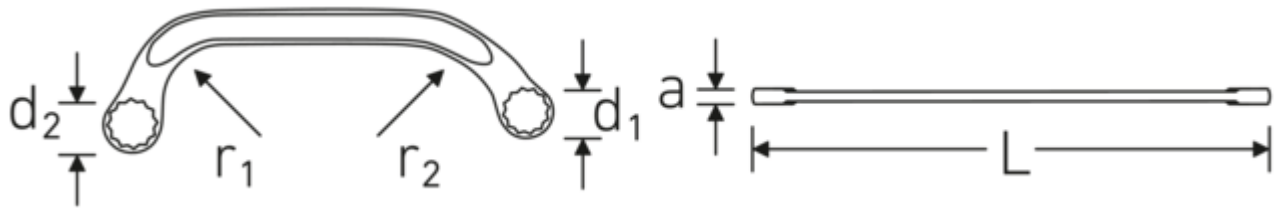

Double-ended ring spanner STARTER, metric

STARTER 27

Product no. **41091417**
GTIN **4018754022069**
Model **STARTER 27 14 x 17**

Label. Double-ended ring spanner Spanner size 14 x 17 mm L.179mm

Features.

- ISO 3318
- Chrome Alloy Steel, chrome plated

Advantages.

High quality STARTER double-ended ring spanner for use in difficult to access screw areas.

Technologies and features.

Anti-Slip-Drive

The special AS-Drive profile makes high force transmission to the flats of screws and bolts possible without damaging them. This also prevents stripping of the screw head.

Thin-walled rings

The thin wall diameter of our rings makes it easier to work in confined spaces. The ring sides are taller than standard nuts, which prevents jamming.

Technical Drawing.

Technical Attributes.

a	7,5 mm
Drive profile	bi-hex AS-Drive®
d1	21 mm
d2	24,5 mm
Length mm (L)	179 mm
r1	36 mm
r2	64 mm
Spanner size 1 [mm]	14 mm
Spanner size 2 [mm]	17 mm

Logistics data.

Depth mm (IFS)	179
Width mm (IFS)	62
Height mm (IFS)	8
Length (packed, mm)	181
Width (packed, mm)	64
Height (packed, mm)	65
Volume (packed, dm ³)	0.75296 dm ³
Product no.	41091417
Weight (gross, kg)	0,890
Weight PAP (kg)	0,000
Weight PVC (kg)	0,010
GTIN	4018754022069
Country of origin AWR	GERMANY
Region of origin	Nordrhein-Westfalen
WEEE/ElektroG	nicht ear-pflichtig
Customs tariff no.	82041100
Packing standard	10
Weight	89 g