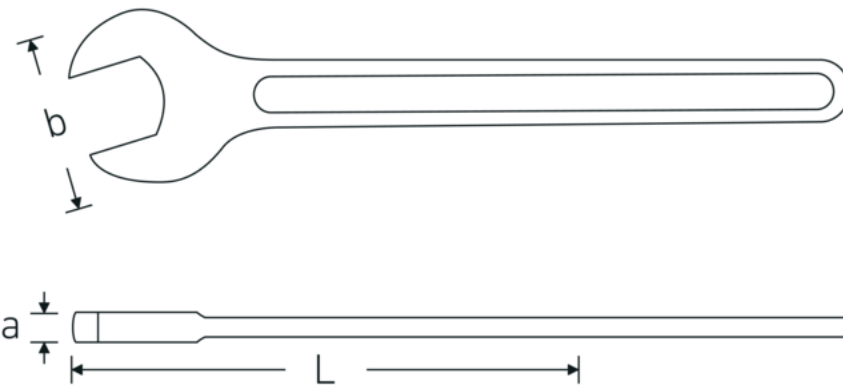

## Open-ended spanner, metric

4004

Product no. **40040650**  
GTIN **4018754018406**  
Model **4004 65**

**Label.** Open-ended spanner Spanner size 65mm L.528mm

- Features.**
- DIN 894 up to 85 mm
  - special tool steel, grey finish

### Technical Drawing.

### Technical Attributes.

a	19 mm
Width mm (b)	132 mm
DIN	DIN 894
Length mm (L)	528 mm
Spanner size 1 [mm]	65 mm

## Variants.

Product no.	Model no. (ERP)	Description	GTIN
40040240	4004 24	Open-ended spanner Spanner size 24mm L.215mm	4018754018307
40040270	4004 27	Open-ended spanner Spanner size 27mm L.238mm	4018754018314
40040300	4004 30	Open-ended spanner Spanner size 30mm L.261mm	4018754018321
40040320	4004 32	Open-ended spanner Spanner size 32mm L.273mm	4018754018338
40040360	4004 36	Open-ended spanner Spanner size 36mm L.300mm	4018754018345
40040410	4004 41	Open-ended spanner Spanner size 41mm L.335mm	4018754018352
40040460	4004 46	Open-ended spanner Spanner size 46mm L.369mm	4018754018369
40040500	4004 50	Open-ended spanner Spanner size 50mm L.412mm	4018754018376
40040550	4004 55	Open-ended spanner Spanner size 55mm L.457mm	4018754018383
40040600	4004 60	Open-ended spanner Spanner size 60mm L.492mm	4018754018390
40040650	4004 65	Open-ended spanner Spanner size 65mm L.528mm	4018754018406
40040700	4004 70	Open-ended spanner Spanner size 70mm L.572mm	4018754018413
40040750	4004 75	Open-ended spanner Spanner size 75mm L.608mm	4018754018420
40040800	4004 80	Open-ended spanner Spanner size 80mm L.645mm	4018754018437