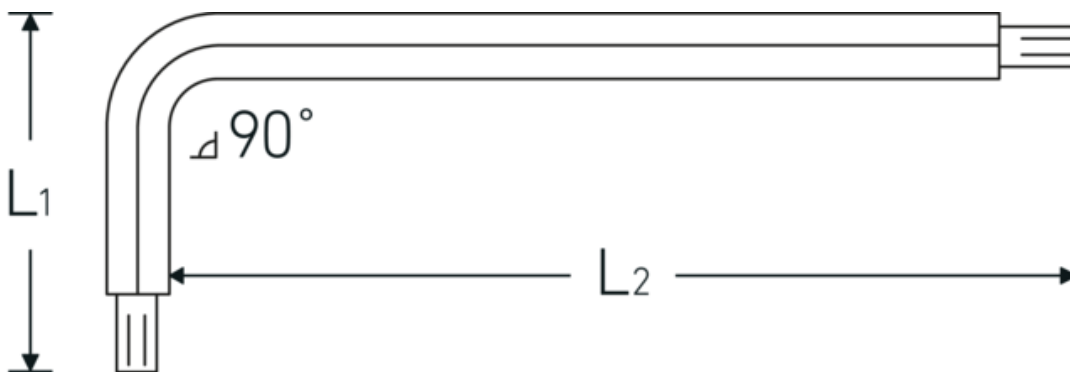

Hex key with ball end for socket head bolts

10767

Product no. **43263004**
 GTIN **4018754332809**
 Model **10767 4 KUGELKOPF-
 WINKELSCHRAUBENDREHER
 SECHSKANT**

Label.

Hex key with ball end for socket head bolts Hex drive 4mm L.25mm x 138mm

Technical Drawing.

Technical Attributes.

Drive profile	hex
External hex drive (mm)	4 mm
L1	25 mm
L2	138 mm

Logistics data.

Depth mm (IFS)	142
Width mm (IFS)	28
Height mm (IFS)	5
Length (packed, mm)	170
Width (packed, mm)	100
Height (packed, mm)	6
Volume (packed, dm ³)	0.102 dm ³
Product no.	43263004
Weight (gross, kg)	0,180