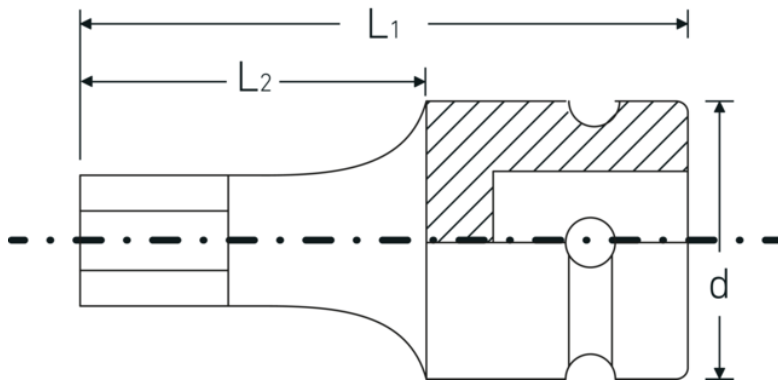

IMPACT screwdriver sockets 1/2"

54IMP

Product no. **23050007**
GTIN **4018754233816**
Model **54 IMP 7**

Label. IMPACT screwdriver socket 1/2 " 7 mm L.40mm

- Features.**
- for hex socket bolts
 - 1/2" internal square drive
 - Chrome Alloy Steel, gunmetal finish

Product highlights.

Optimized functionality.

All IMPACT sockets have a through cross hole for the connecting pin and a deep groove for the rubber locking ring. The locking pin is not stressed during use.

High fitting accuracy.

The high precision fit, achieved through tight tolerances, ensures optimal, backlash-free transmission of forces to the socket.

Technical Drawing.

Technical Attributes.

Drive profile	hex
External hex drive (mm)	7 mm
Internal square drive (inch)	1/2 "
d	25 mm
L1	40 mm
L2	20 mm

Logistics data.

Depth mm (IFS)	38
Width mm (IFS)	25
Height mm (IFS)	25
WEEE/ElektroG	nicht ear-pflichtig
Length (packed, mm)	135
Width (packed, mm)	26
Height (packed, mm)	26
Volume (packed, dm3)	0.09126 dm3
Product no.	23050007
Weight (gross, kg)	0,295
Weight PAP (kg)	0,000
Weight PVC (kg)	0,000
GTIN	4018754233816
Country of origin AWR	TAIWAN, PROVINCE OF CHINA
Region of origin	Ausländischer Ursprung
Customs tariff no.	82042000
Packing standard	5
Weight	60 g