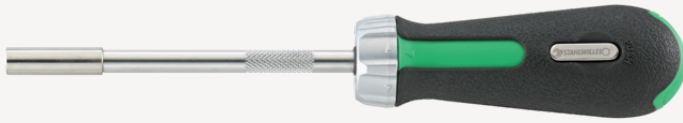

## Bit ratchet screwdriver 1/4"

**4008-1**

Product no. **18120001**  
GTIN **4018754238910**  
Model **4008-1**

**Label.** 1/4" Bit ratchet screwdriver L.250mm

### Features.

- for bit screwdriver inserts with external hexagon 1/4" DIN 3126/ISO 1173 form C 6.3
- 1/4" sockets can be used with connector No. 3115/1 (external hexagon and external square 1/4")
- switching ring for easy change of direction (left, right and fixed)
- ergonomically designed, slip-resistant 2-component handle for optimum force transfer
- storage compartment in handle end for 6 bits; opens at the press of a button (size 1)
- easy bit changing with the magnetic inner hexagon
- knurled fast-running zone for fast pre-turning of the screws
- high load mechanism with 48 teeth (7.5° working angle)

The faster way to tighten screws thanks to the ratchet function.

Easy bit switching through the inner hexagon with a magnet

Convenient bit change with magnetic hexagon socket.

### Quick screw tightening.

The ratchet function enables screws to be tightened quickly, while the knurled zone supports rapid pre-tightening. With a heavy-duty mechanism that features 48 teeth and a 7.5° working angle, the bit ratchet is a powerful and efficient tool.