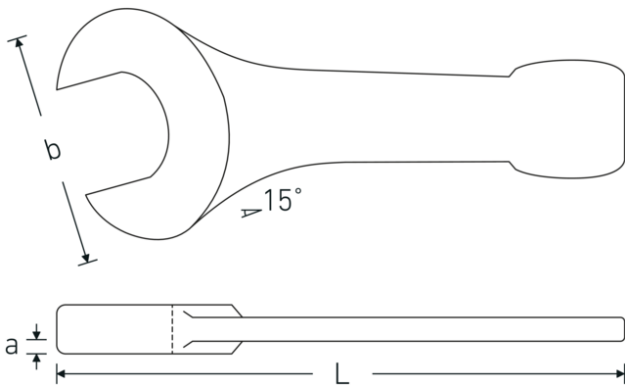

Open-ended striking spanner

4204

Product no. **42040100**
GTIN **4018754023813**
Model **4204 100**

Label. Open-ended striking spanner Spanner size 100mm L.485mm

Features.

- DIN 133
- special tool steel, grey finish

Technical Drawing.

Technical Attributes.

a	44 mm
Width mm (b)	215 mm
DIN	DIN 133
Length mm (L)	485 mm
Spanner size 1 [mm]	100 mm

Logistics data.

Depth mm (IFS)	485
Width mm (IFS)	215
Height mm (IFS)	44
Length (packed, mm)	485
Width (packed, mm)	215
Height (packed, mm)	44
Volume (packed, dm ³)	4.5881 dm ³

42040090	4204 90	Open-ended striking spanner Spanner size 90mm L.445mm	4018754023790
42040095	4204 95	Open-ended striking spanner Spanner size 95mm L.445mm	4018754023806
42040100	4204 100	Open-ended striking spanner Spanner size 100mm L.485mm	4018754023813
42040105	4204 105	Open-ended striking spanner Spanner size 105mm L.485mm	4018754023820