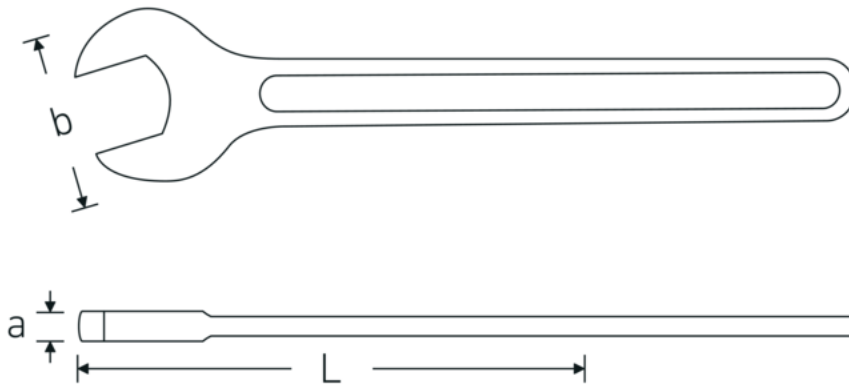

Open-ended wrench, metric

4004

Product no. **40040900**
GTIN **4018754018451**
Model **4004 90**

Label. Open-ended wrench Wrench size 90mm L.690mm

Technical Drawing.

Technical Attributes.

a	23 mm
Width mm (b)	173 mm
DIN	DIN 894
Length mm (L)	690 mm
Wrench width 1 [mm]	90 mm

Logistics data.

Depth mm (IFS)	690
Width mm (IFS)	169
Height mm (IFS)	24
Length (packed, mm)	690
Width (packed, mm)	169
Height (packed, mm)	24
Volume (packed, dm3)	2.79864 dm3
Product no.	40040900
Weight (gross, kg)	3,425

Variants.

Product no.	Model no. (ERP)	Description	GTIN
40040240	4004 24	Open-ended wrench Wrench size 24mm L.215mm	4018754018307
40040270	4004 27	Open-ended wrench Wrench size 27mm L.238mm	4018754018314
40040300	4004 30	Open-ended wrench Wrench size 30mm L.261mm	4018754018321
40040320	4004 32	Open-ended wrench Wrench size 32mm L.273mm	4018754018338
40040360	4004 36	Open-ended wrench Wrench size 36mm L.300mm	4018754018345
40040410	4004 41	Open-ended wrench Wrench size 41mm L.335mm	4018754018352
40040460	4004 46	Open-ended wrench Wrench size 46mm L.369mm	4018754018369
40040500	4004 50	Open-ended wrench Wrench size 50mm L.412mm	4018754018376
40040550	4004 55	Open-ended wrench Wrench size 55mm L.457mm	4018754018383
40040600	4004 60	Open-ended wrench Wrench size 60mm L.492mm	4018754018390
40040650	4004 65	Open-ended wrench Wrench size 65mm L.528mm	4018754018406
40040700	4004 70	Open-ended wrench Wrench size 70mm L.572mm	4018754018413
40040750	4004 75	Open-ended wrench Wrench size 75mm L.608mm	4018754018420
40040800	4004 80	Open-ended wrench Wrench size 80mm L.645mm	4018754018437
40040850	4004 85	Open-ended wrench Wrench size 85mm L.690mm	4018754018444