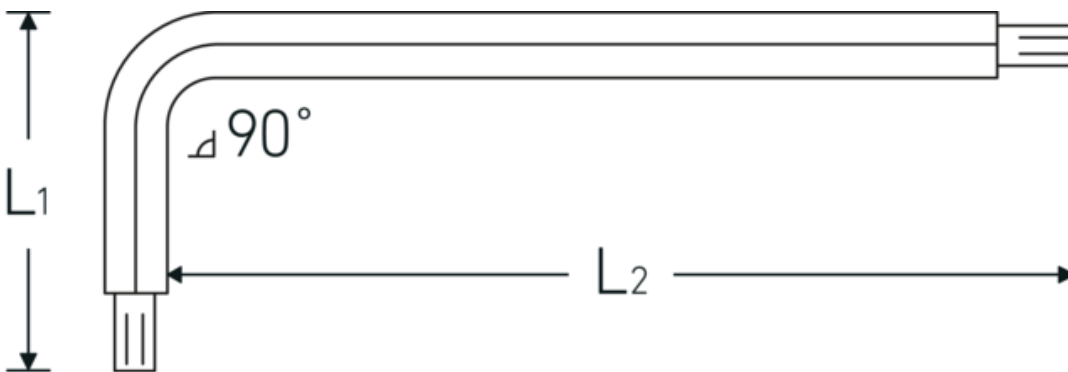

Hex keys for TORX® screws

10771

Product no. **43270015**
GTIN **4018754109982**
Model **10771 T 15**

Label. Hex keys for TORX® screws L.27mm x 136mm

- Features.**
- for inside TORX® screws
 - extra long
 - with ball end on long arm
 - swivel angle up to 25° each side
 - Chrome Vanadium, gunmetal finish

Technical Drawing.

Technical Attributes.

Drive profile	TORX®
Size of output profile	T15
L1	27 mm
L2	136 mm

Logistics data.

Depth mm (IFS)	132
Width mm (IFS)	18
Height mm (IFS)	4
Length (packed, mm)	140

Width (packed, mm)	100
Height (packed, mm)	40
Volume (packed, dm3)	0.56 dm3
Product no.	43270015
Weight (gross, kg)	0,050
Weight PAP (kg)	0,000
Weight PVC (kg)	0,002
GTIN	4018754109982
Country of origin AWR	GERMANY
Region of origin	Baden-Württemberg
WEEE/ElektroG	nicht ear-pflichtig
Customs tariff no.	82041100
Packing standard	5
Weight	10 g

Variants.

Product no.	Model no. (ERP)	Description	GTIN
43270010	10771 T 10	Hex keys for TORX® screws L.23mm x 121mm	4018754109975
43270015	10771 T 15	Hex keys for TORX® screws L.27mm x 136mm	4018754109982
43270020	10771 T 20	Hex keys for TORX® screws L.29mm x 148mm	4018754109999
43270025	10771 T 25	Hex keys for TORX® screws L.33mm x 163mm	4018754110001
43270027	10771 T 27	Hex keys for TORX® screws L.36mm x 176mm	4018754110018
43270030	10771 T 30	Hex keys for TORX® screws L.38mm x 191mm	4018754110025
43270040	10771 T 40	Hex keys for TORX® screws L.43mm x 210mm	4018754110032