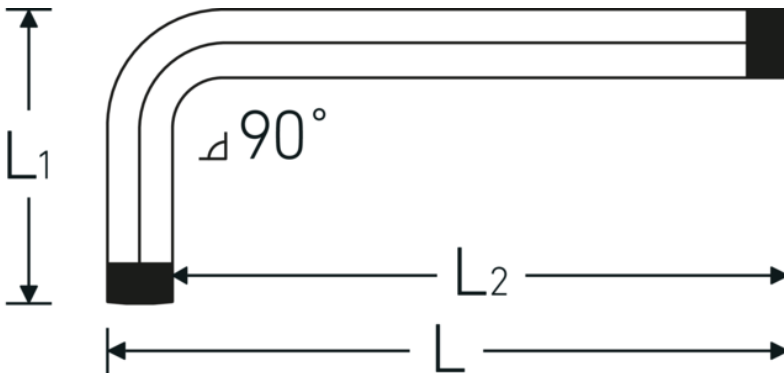

Hex keys for TORX® screws

10766

Product no. **43223040**
 GTIN **4018754332649**
 Model **10766 T40**
WINKELSCHRAUBENDREHER
TORX

Label. Hex keys for TORX® screws L.26mm x 76mm

Features.

- for inside TORX® screws
- Chrome Vanadium, chrome plated

Technical Drawing.

Technical Attributes.

Drive profile	TORX®
Size of output profile	T40
L1	26 mm
L2	76 mm

Logistics data.

Depth mm (IFS)	121
Width mm (IFS)	7
Height mm (IFS)	7
Length (packed, mm)	170
Width (packed, mm)	10
Height (packed, mm)	4
Volume (packed, dm ³)	0.0068 dm ³

Product no.	43223040
Weight (gross, kg)	0,444
Weight PAP (kg)	0,000
Weight PVC (kg)	0,004
GTIN	4018754332649
Country of origin AWR	GERMANY
Region of origin	Nordrhein-Westfalen
WEEE/ElektroG	nicht ear-pflichtig
Customs tariff no.	82054000
Packing standard	10
Weight	29 g

Variants.

Product no.	Model no. (ERP)	Description	GTIN
43223008	10766 T8 WINKELSCHRAUBENDREHER TORX	Hex keys for TORX® screws L.16mm x 44mm	4018754332564
43223009	10766 T9 WINKELSCHRAUBENDREHER TORX	Hex keys for TORX® screws L.16mm x 48mm	4018754332571
43223010	10766 T10 WINKELSCHRAUBENDREHER TORX	Hex keys for TORX® screws L.17mm x 51mm	4018754332588
43223015	10766 T15 WINKELSCHRAUBENDREHER TORX	Hex keys for TORX® screws L.18mm x 54mm	4018754332595
43223020	10766 T20 WINKELSCHRAUBENDREHER TORX	Hex keys for TORX® screws L.19mm x 57mm	4018754332601
43223025	10766 T25 WINKELSCHRAUBENDREHER TORX	Hex keys for TORX® screws L.20mm x 60mm	4018754332618
43223027	10766 T27 WINKELSCHRAUBENDREHER TORX	Hex keys for TORX® screws L.21mm x 64mm	4018754332625
43223030	10766 T30 WINKELSCHRAUBENDREHER TORX	Hex keys for TORX® screws L.24mm x 70mm	4018754332632
43223040	10766 T40 WINKELSCHRAUBENDREHER TORX	Hex keys for TORX® screws L.26mm x 76mm	4018754332649