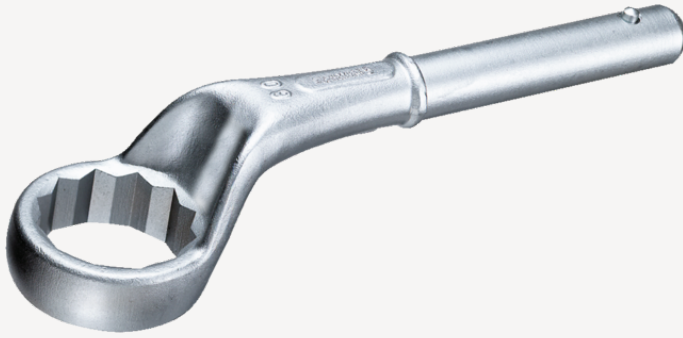

Heavy duty ring wrench

5

Product no. **42020055**
GTIN **4018754023547**
Model **5 55**

Label.

Heavy duty ring wrench Wrench size 55mm L.300mm

Technical Drawing.

Technical Attributes.

a	28 mm
Width mm (b)	81 mm
for model	3
Height mm (h)	45,5 mm
L1	300 mm
L2	925 mm
Wrench width 1 [mm]	55 mm

Logistics data.

Depth mm (IFS)	302
Width mm (IFS)	80
Height mm (IFS)	67
Length (packed, mm)	302
Width (packed, mm)	80
Height (packed, mm)	67
Volume (packed, dm ³)	1.61872 dm ³
Product no.	42020055
Weight (gross, kg)	1,505
Weight PAP (kg)	0,000

Weight PVC (kg)	0,000
GTIN	4018754023547
Country of origin AWR	GERMANY
Region of origin	Nordrhein-Westfalen
WEEE/ElektroG	nicht ear-pflichtig
Customs tariff no.	82041100
Packing standard	1
Weight	1505 g

42020085	5 85	Heavy duty ring wrench Wrench size 85mm L.385mm	4018754023615
42020090	5 90	Heavy duty ring wrench Wrench size 90mm L.410mm	4018754023622
42020095	5 95	Heavy duty ring wrench Wrench size 95mm L.410mm	4018754023639
42020100	5 100	Heavy duty ring wrench Wrench size 100mm L.412mm	4018754023646