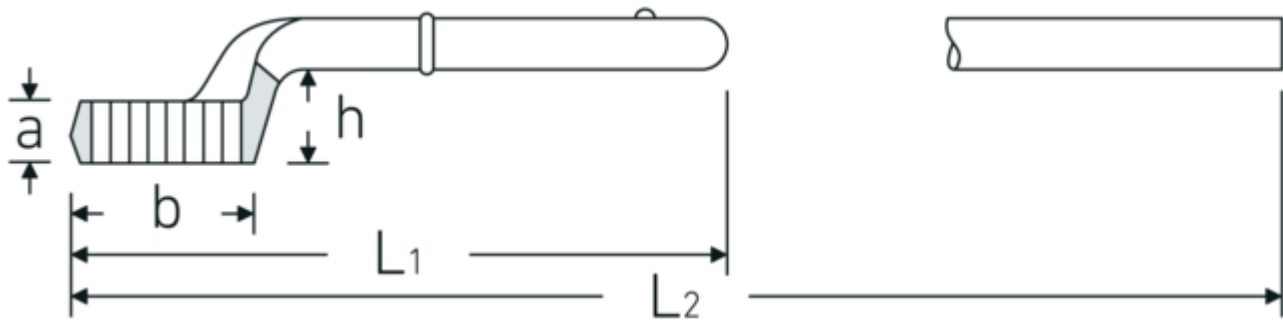

Heavy duty ring wrench

5

Product no. **42020055**
GTIN **4018754023547**
Model **5 55**

Label.

Heavy duty ring wrench Wrench size 55mm L.300mm

Technical Drawing.

Technical Attributes.

a	28 mm
Width mm (b)	81 mm
for model	3
Height mm (h)	45,5 mm
L1	300 mm
L2	925 mm
Wrench width 1 [mm]	55 mm

Logistics data.

Depth mm (IFS)	302
Width mm (IFS)	80
Height mm (IFS)	67
Length (packed, mm)	302
Width (packed, mm)	80
Height (packed, mm)	67
Volume (packed, dm ³)	1.61872 dm ³
Product no.	42020055
Weight (gross, kg)	1,505
Weight PAP (kg)	0,000

Weight PVC (kg)	0,000
GTIN	4018754023547
Country of origin AWR	GERMANY
Region of origin	Nordrhein-Westfalen
WEEE/ElektroG	nicht ear-pflichtig
Customs tariff no.	82041100
Packing standard	1
Weight	1505 g