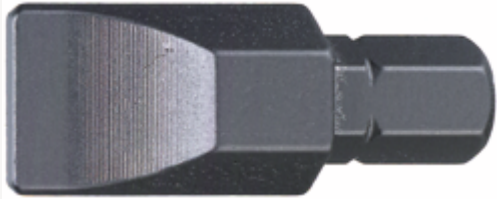

Bit screwdriver socket

4040-4044

Product no. **08400010**
 GTIN **4018754012046**
 Model **4040 BIT-
 SCHRAUBENDREHEREINSATZ**

Label. Bit screwdriver socket 1,0 x 7mm Hex 3/8" L.40mm

- Features.**
- for slotted screws
 - for IMPACT driver No 4030

Technical Attributes.

a x b (mm)	1,0 x 7 mm
External hex (inch)	3/8
Length mm (L)	40 mm
Model no.	4040

Logistics data.

Depth mm (IFS)	40
Width mm (IFS)	11
Height mm (IFS)	11
WEEE/ElektroG	nicht ear-pflichtig
Length (packed, mm)	95
Width (packed, mm)	55
Height (packed, mm)	11
Volume (packed, dm3)	0.057475 dm3
Product no.	08400010
Weight (gross, kg)	0,173
Weight PAP (kg)	0,000
Weight PVC (kg)	0,002
GTIN	4018754012046
Country of origin AWR	CZECH REPUBLIC
Region of origin	Ausländischer Ursprung
Customs tariff no.	82079030
Packing standard	10
Weight	17 g