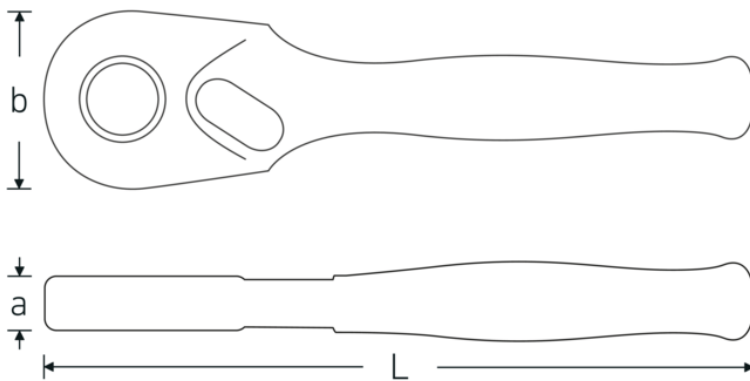

Mini fine-tooth bit ratchet 1/4"

418B

Product no. 11133030
GTIN 4018754291373
Model 418B

Label. 1/4 Mini bit ratchet fine-tooth RSW.4.5° L.90mm

Technologies and features.

Foreign Object Damage

STAHLWILLE protects against FOD (Foreign Object Damage). Our tool is ideal for safety-relevant sectors such as aviation, thanks to the screwless design.

Fine-tooth ratchet mechanism

Our fine-tooth ratchets with 80 teeth re-engage after just 4.5° for maximum precision in confined spaces. 8 pairs of parallel teeth simultaneously ensure maximum load-bearing capacity and particularly smooth running, even at high torques.

Technical Drawing.

Technical Attributes.

a	11 mm
Internal hex drive (inch)	1/4
Number of teeth	80
Working angle	4.5 °
Width mm (b)	22.5 mm
DIN	DIN 3126 / ISO 1173 Form D 6,3
Length mm (L)	90 mm

Logistics data.

Depth mm (IFS)	90
Width mm (IFS)	23
Height mm (IFS)	10
WEEE/ElektroG	nicht ear-pflichtig
Length (packed, mm)	140
Width (packed, mm)	110
Height (packed, mm)	10
Volume (packed, dm3)	0.154 dm3
Product no.	11133030
Weight (gross, kg)	0,075
Weight PAP (kg)	0,000
Weight PVC (kg)	0,028
GTIN	4018754291373
Country of origin AWR	GERMANY
Region of origin	Nordrhein-Westfalen
Customs tariff no.	82042000
Packing standard	1
Weight	70 g