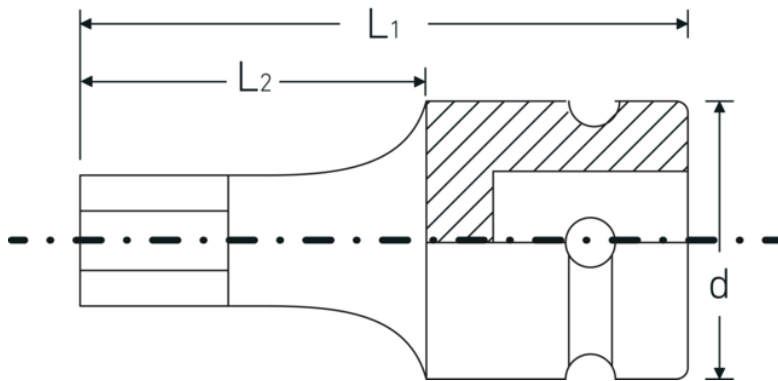

IMPACT screwdriver sockets 1/2"

54IMP

Product no. **23050010**
GTIN **4018754233830**
Model **54 IMP 10**

Label. IMPACT screwdriver socket 1/2 " 10 mm L.40mm

- Features.**
- for hex socket bolts
 - 1/2" internal square drive
 - Chrome Alloy Steel, gunmetal finish

Product highlights.

Optimized functionality.

All IMPACT sockets have a through cross hole for the connecting pin and a deep groove for the rubber locking ring. The locking pin is not stressed during use.

High fitting accuracy.

The high precision fit, achieved through tight tolerances, ensures optimal, backlash-free transmission of forces to the socket.

Technical Drawing.

Technical Attributes.

Drive profile	hex
External hex drive (mm)	10 mm
Internal square drive (inch)	1/2 "
d	25 mm
L1	40 mm
L2	20 mm

Logistics data.

Depth mm (IFS)	38
Width mm (IFS)	25
Height mm (IFS)	25
WEEE/ElektroG	nicht ear-pflichtig
Length (packed, mm)	135
Width (packed, mm)	26
Height (packed, mm)	26
Volume (packed, dm3)	0.09126 dm3
Product no.	23050010
Weight (gross, kg)	0,331
Weight PAP (kg)	0,000
Weight PVC (kg)	0,006
GTIN	4018754233830
Country of origin AWR	TAIWAN, PROVINCE OF CHINA
Region of origin	Ausländischer Ursprung
Customs tariff no.	82042000
Packing standard	5
Weight	70 g