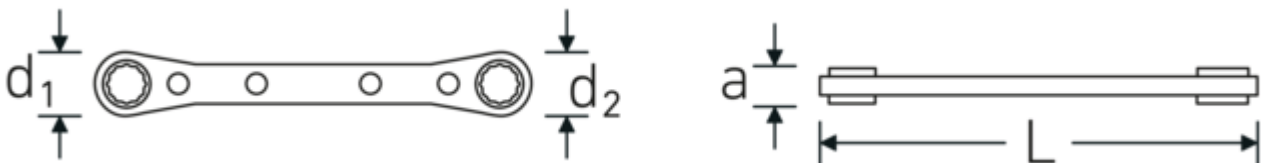

Ratchet ring wrench, inch, Spline-Drive profile

25aSP

Product no. **41571214**
GTIN **4018754209378**
Model **25aSP 12 x 14**

Label.

Ratchet ring wrench Wrench size 3/8 x 7/16 " L.139mm

Technical Drawing.

Technical Attributes.

a	9 mm
Drive profile	Spline-Drive
d1	20 mm
d2	23 mm
Size of output profile	12 x 14
Length mm (L)	139 mm
Wrench width 1 [inch]	3/8 "
Wrench width s 2 [inch]	7/16 "

Logistics data.

Depth mm (IFS)	140
Width mm (IFS)	23
Height mm (IFS)	9
Length (packed, mm)	173
Width (packed, mm)	32
Height (packed, mm)	10
Volume (packed, dm3)	0.05536 dm3
Product no.	41571214
Weight (gross, kg)	0,088
Weight PAP (kg)	0,000
Weight PVC (kg)	0,004
GTIN	4018754209378
Country of origin AWR	UNITED STATES

Region of origin	Ausländischer Ursprung
WEEE/ElektroG	nicht ear-pflichtig
Customs tariff no.	82041100
Packing standard	1
Weight	84 g

Variants.

Product no.	Model no. (ERP)	Description	GTIN
41570810	25aSP 8 x 10	Ratchet ring wrench Wrench size 1/4 x 5/16 " L.109mm	4018754209361
41571214	25aSP 12 x 14	Ratchet ring wrench Wrench size 3/8 x 7/16 " L.139mm	4018754209378
41571618	25aSP 16 x 18	Ratchet ring wrench Wrench size 1/2 x 9/16 " L.174mm	4018754209385
41572022	25aSP 20 x 22	Ratchet ring wrench Wrench size 5/8 " L.205mm	4018754209392
41572428	25aSP 24 x 28	Ratchet ring wrench Wrench size 3/4 x 7/8 " L.235mm	4018754209408