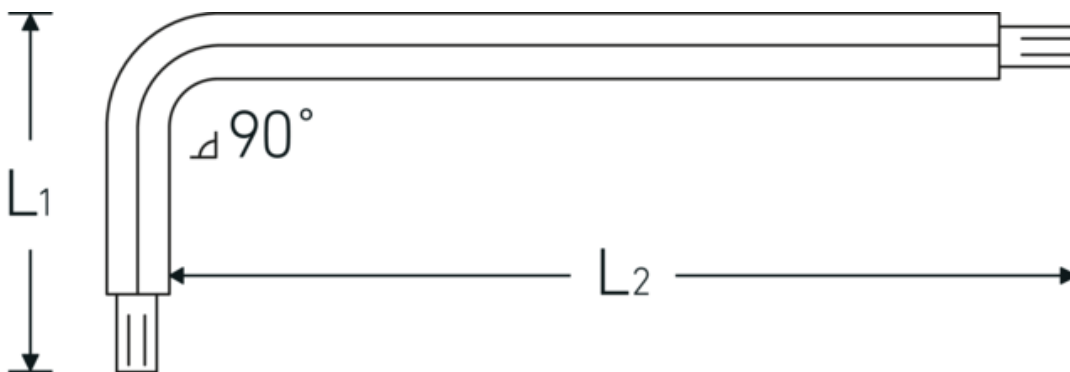

Technical Drawing.

Technical Attributes.

Drive profile	Hexagonal
External hex drive (mm)	8 mm
L1	36 mm
L2	198 mm

Logistics data.

Depth mm (IFS)	225
Width mm (IFS)	40
Height mm (IFS)	8
Length (packed, mm)	260
Width (packed, mm)	170