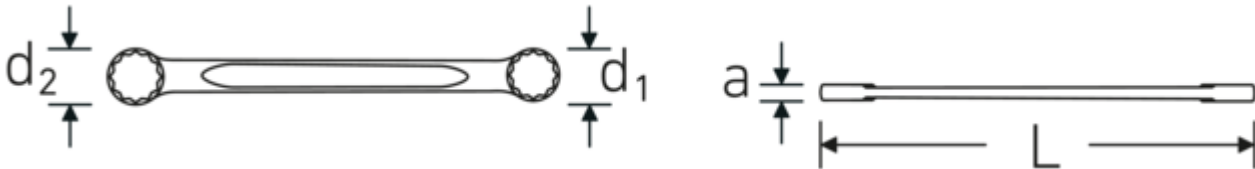

- straight
- DIN 837/ISO 10103
- Chrome Alloy Steel, chrome plated

Advantages.

High quality double-ended ring spanner with a straight design with metric spanner sizes.

Technologies and features.

Anti-Slip-Drive

The special AS-Drive profile makes high force transmission to the flats of screws and bolts possible without damaging them. This also prevents stripping of the screw head.

Double-T profile

Our combination and ring spanners have an additional recess in the middle of the tool. Similar to the principle of a double T-beam, this provides a tremendous load capacity and maximum strength whilst reducing weight.

Thin-walled rings

The thin wall diameter of our rings makes it easier to work in confined spaces. The ring sides are taller than standard nuts, which prevents jamming.

Technical Drawing.

Technical Attributes.

a	6 mm
Drive profile	bi-hex AS-Drive®
d1	15,4 mm
d2	16,6 mm
DIN	DIN 837 / ISO 10103
Length mm (L)	130 mm
Spanner size 1 [mm]	10 mm
Spanner size 2 [mm]	11 mm

Logistics data.

Depth mm (IFS)	132
Width mm (IFS)	17
Height mm (IFS)	6
Length (packed, mm)	132
Width (packed, mm)	60
Height (packed, mm)	18
Volume (packed, dm ³)	0.14256 dm ³
Product no.	41051011
Weight (gross, kg)	0,280
Weight PAP (kg)	0,000
Weight PVC (kg)	0,004
GTIN	4018754021253
Country of origin AWR	GERMANY
Region of origin	Nordrhein-Westfalen
WEEE/ElektroG	nicht ear-pflichtig
Customs tariff no.	82041100
Packing standard	10
Weight	30 g