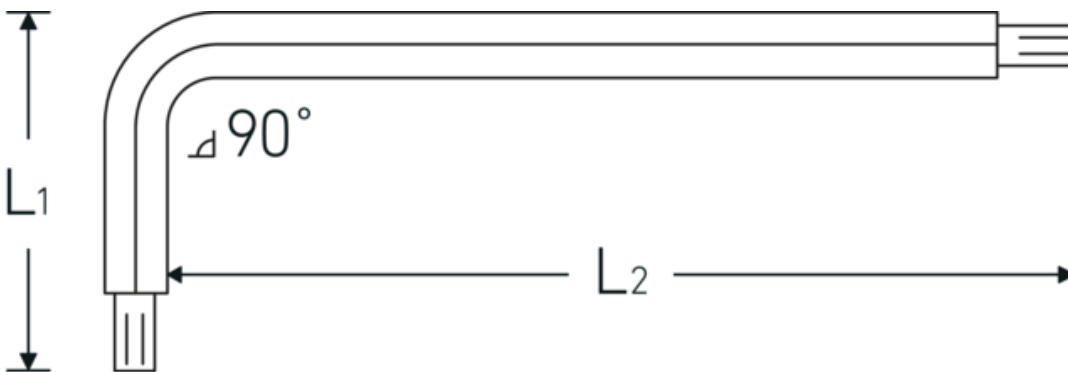

Hex key with ball end for TORX® screws

10771

Product no. **43273015**
 GTIN **4018754332687**
 Model **10771 T15 KUGELKOPF-
 WINKELSCHRAUBENDREHER
 TORX**

Label. Hex key with ball end for TORX® screws L.27mm x 136mm

- Features.**
- for inside TORX® screws
 - extra long
 - with ball end on long arm
 - swivel angle up to 25° each side
 - Chrome Vanadium, gunmetal finish

Technical Drawing.

Technical Attributes.

| | |
|------------------------|--------|
| Drive profile | TORX® |
| Size of output profile | T15 |
| L1 | 27 mm |
| L2 | 136 mm |

Logistics data.

| | |
|---------------------|----|
| Depth mm (IFS) | 85 |
| Width mm (IFS) | 20 |
| Height mm (IFS) | 3 |
| Length (packed, mm) | 85 |

| | |
|------------------------------|---------------------|
| Width (packed, mm) | 20 |
| Height (packed, mm) | 3 |
| Volume (packed, dm3) | 0.0051 dm3 |
| Product no. | 43273015 |
| Weight (gross, kg) | 0,008 |
| Weight PAP (kg) | 0,000 |
| Weight PVC (kg) | 0,000 |
| GTIN | 4018754332687 |
| Country of origin AWR | GERMANY |
| Region of origin | Nordrhein-Westfalen |
| WEEE/ElektroG | nicht ear-pflichtig |
| Customs tariff no. | 82041100 |
| Packing standard | 1 |
| Weight | 10 g |