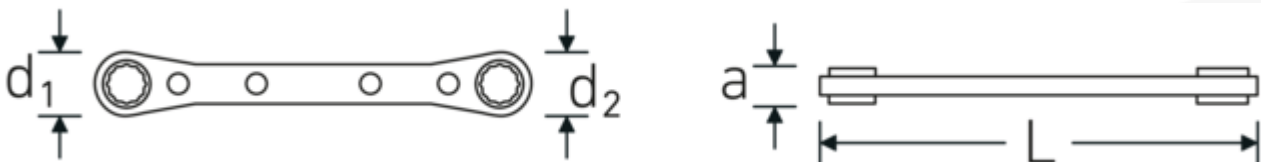

Technical Drawing.

Technical Attributes.

a	12 mm
Drive profile	bi-hex AS-Drive®
d1	26 mm
d2	30 mm

Logistics data.

Depth mm (IFS)	174
Width mm (IFS)	30
Height mm (IFS)	13
Length (packed, mm)	175