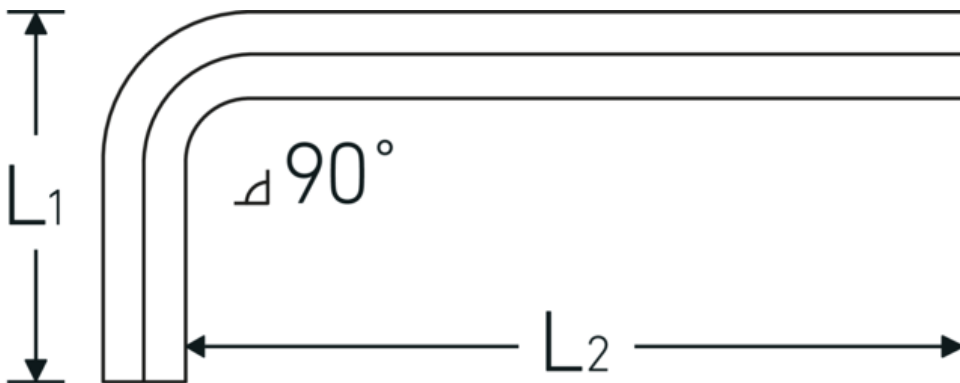

### Label.

Hex key for hex bolts Hex drive 7mm L.41mm x 102mm

### Technical Attributes.

Drive profile	hex
External hex drive (mm)	7 mm
DIN	DIN ISO 2936
L1	41 mm
L2	102 mm

### Logistics data.

Depth mm (IFS)	100
Width mm (IFS)	39
Height mm (IFS)	8
Length (packed, mm)	175
Width (packed, mm)	100
Height (packed, mm)	9
Volume (packed, dm <sup>3</sup> )	0.1575 dm <sup>3</sup>
Product no.	43153007
Weight (gross, kg)	0,424