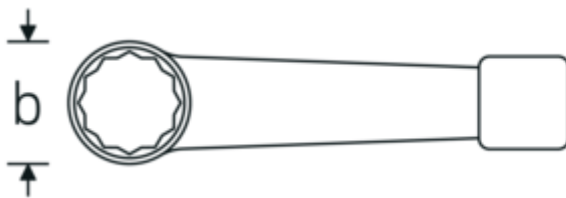

Impact ring spanner, metric

4205

Product no. **42050030**
GTIN **4018754024100**
Model **4205 30**

Label. Striking face ring spanner Spanner size 30mm L.190mm

Features.

- DIN 7444
- special steel, grey

Technical Drawing.

Technical Attributes.

a	16,5 mm
Width mm (b)	51.5 mm
DIN	DIN 7444
Length mm (L)	190 mm
Spanner size 1 [mm]	30 mm

Logistics data.

Depth mm (IFS)	190
Width mm (IFS)	52
Height mm (IFS)	17
Length (packed, mm)	191
Width (packed, mm)	53
Height (packed, mm)	18
Volume (packed, dm3)	0.182214 dm3
Product no.	42050030
Weight (gross, kg)	0,365
Weight PAP (kg)	0,000
Weight PVC (kg)	0,004