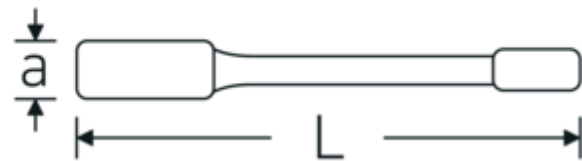

Impact ring spanner, metric

4205

Product no. **42050030**
GTIN **4018754024100**
Model **4205 30**

Label. Striking face ring spanner Spanner size 30mm L.190mm

Features.

- DIN 7444
- special steel, grey

Technical Drawing.

Technical Attributes.

a	16,5 mm
Width mm (b)	51.5 mm
DIN	DIN 7444
Length mm (L)	190 mm
Spanner size 1 [mm]	30 mm

Logistics data.

Depth mm (IFS)	190
Width mm (IFS)	52
Height mm (IFS)	17
Length (packed, mm)	191
Width (packed, mm)	53
Height (packed, mm)	18
Volume (packed, dm3)	0.182214 dm3
Product no.	42050030
Weight (gross, kg)	0,365
Weight PAP (kg)	0,000
Weight PVC (kg)	0,004