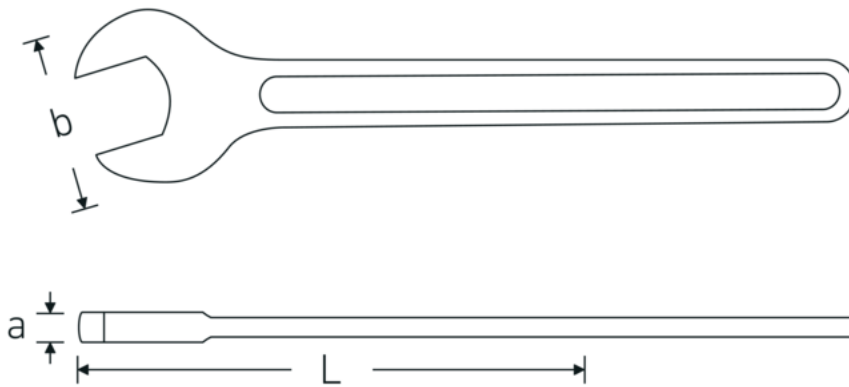

Open-ended spanner, metric

4004

Product no. **40040600**
GTIN **4018754018390**
Model **4004 60**

Label. Open-ended spanner Spanner size 60mm L.492mm

- Features.**
- DIN 894 up to 85 mm
 - special tool steel, grey finish

Technical Drawing.

Technical Attributes.

a	18 mm
Width mm (b)	122 mm
DIN	DIN 894
Length mm (L)	492 mm
Spanner size 1 [mm]	60 mm

Logistics data.

Depth mm (IFS)	492
Width mm (IFS)	121
Height mm (IFS)	19
Length (packed, mm)	492
Width (packed, mm)	121
Height (packed, mm)	19
Volume (packed, dm ³)	1.131108 dm ³

Product no.	40040600
Weight (gross, kg)	1,410
Weight PAP (kg)	0,000
Weight PVC (kg)	0,000
GTIN	4018754018390
Country of origin AWR	GERMANY
Region of origin	Nordrhein-Westfalen
WEEE/ElektroG	nicht ear-pflichtig
Customs tariff no.	82041100
Packing standard	1
Weight	1650 g

Variants.

Product no.	Model no. (ERP)	Description	GTIN
40040240	4004 24	Open-ended spanner Spanner size 24mm L.215mm	4018754018307
40040270	4004 27	Open-ended spanner Spanner size 27mm L.238mm	4018754018314
40040300	4004 30	Open-ended spanner Spanner size 30mm L.261mm	4018754018321
40040320	4004 32	Open-ended spanner Spanner size 32mm L.273mm	4018754018338
40040360	4004 36	Open-ended spanner Spanner size 36mm L.300mm	4018754018345
40040410	4004 41	Open-ended spanner Spanner size 41mm L.335mm	4018754018352
40040460	4004 46	Open-ended spanner Spanner size 46mm L.369mm	4018754018369
40040500	4004 50	Open-ended spanner Spanner size 50mm L.412mm	4018754018376
40040550	4004 55	Open-ended spanner Spanner size 55mm L.457mm	4018754018383
40040600	4004 60	Open-ended spanner Spanner size 60mm L.492mm	4018754018390
40040650	4004 65	Open-ended spanner Spanner size 65mm L.528mm	4018754018406
40040700	4004 70	Open-ended spanner Spanner size 70mm L.572mm	4018754018413
40040750	4004 75	Open-ended spanner Spanner size 75mm L.608mm	4018754018420
40040800	4004 80	Open-ended spanner Spanner size 80mm L.645mm	4018754018437