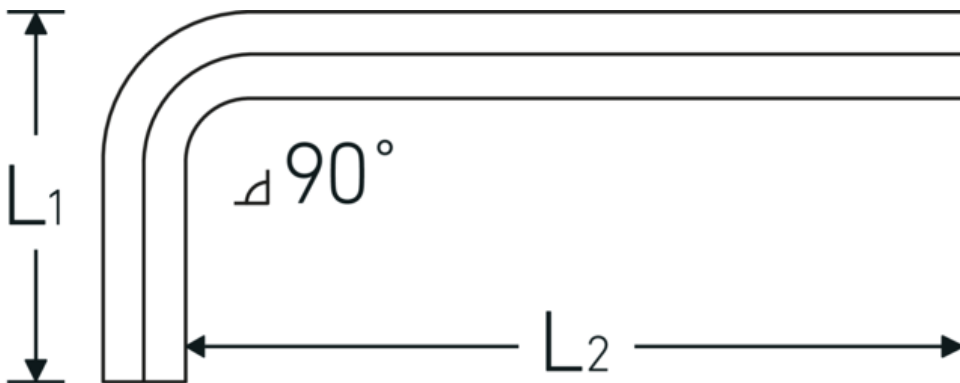

Hex key for socket head bolts

10760

Product no. **43153003**
 GTIN **4018754332113**
 Model **10760 3**
WINKELSCHRAUBENDREHER
SECHSKANT

Label.

Hex key for hex bolts Hex drive 3mm L.23mm x 66mm

Technical Drawing.

Technical Attributes.

Drive profile	hex
External hex drive (mm)	3 mm
DIN	DIN ISO 2936
L1	23 mm
L2	66 mm

Logistics data.

Depth mm (IFS)	66
Width mm (IFS)	21
Height mm (IFS)	3
Length (packed, mm)	170
Width (packed, mm)	100
Height (packed, mm)	5
Volume (packed, dm ³)	0.085 dm ³
Product no.	43153003
Weight (gross, kg)	0,050

Weight PAP (kg)	0,000
Weight PVC (kg)	0,002
GTIN	4018754332113
Country of origin AWR	GERMANY
Region of origin	Nordrhein-Westfalen
WEEE/ElektroG	nicht ear-pflichtig
Customs tariff no.	82054000
Packing standard	10
Weight	5 g