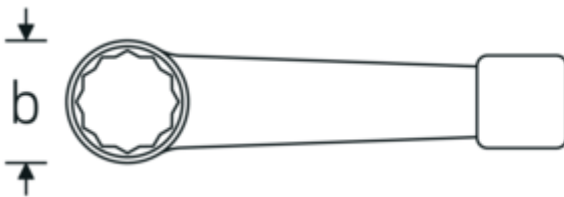

## Impact ring wrench, metric

**4205**

Product no. **42050030**  
GTIN **4018754024100**  
Model **4205 30**

**Label.** Impact ring wrench Wrench size 30mm L.190mm

### Technical Drawing.

### Technical Attributes.

a	16,5 mm
Width mm (b)	51.5 mm
DIN	DIN 7444
Length mm (L)	190 mm
Wrench width 1 [mm]	30 mm

### Logistics data.

Depth mm (IFS)	190
Width mm (IFS)	52
Height mm (IFS)	17
Length (packed, mm)	191
Width (packed, mm)	53
Height (packed, mm)	18
Volume (packed, dm <sup>3</sup> )	0.182214 dm <sup>3</sup>
Product no.	42050030
Weight (gross, kg)	0,365
Weight PAP (kg)	0,000
Weight PVC (kg)	0,004
GTIN	4018754024100
Country of origin AWR	GERMANY