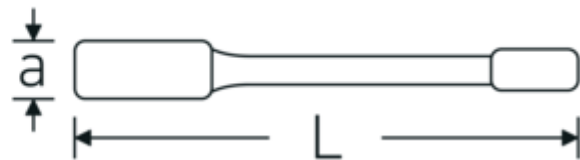

### Technical Drawing.

### Technical Attributes.

a	16,5 mm
Width mm (b)	51.5 mm
DIN	DIN 7444
Length mm (L)	190 mm
Wrench width 1 [mm]	30 mm

### Logistics data.

Depth mm (IFS)	190
Width mm (IFS)	52
Height mm (IFS)	17
Length (packed, mm)	191
Width (packed, mm)	53
Height (packed, mm)	18
Volume (packed, dm <sup>3</sup> )	0.182214 dm <sup>3</sup>
Product no.	42050030
Weight (gross, kg)	0,365
Weight PAP (kg)	0,000
Weight PVC (kg)	0,004
GTIN	4018754024100
Country of origin AWR	GERMANY

42050180	4205 180	Impact ring wrench Wrench size 180mm L.650mm	4018754024537
42050210	4205 210	Impact ring wrench Wrench size 210mm L.750mm	4018754024575