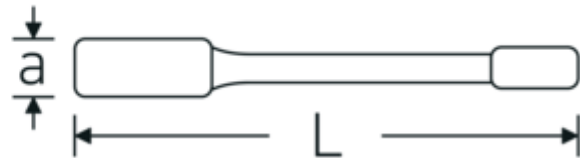

Impact ring wrench, metric

4205

Product no. **42050085**
GTIN **4018754024346**
Model **4205 85**

Label. Impact ring wrench Wrench size 85mm L.360mm

Technical Drawing.

Technical Attributes.

a	37 mm
Width mm (b)	129 mm
DIN	DIN 7444
Length mm (L)	360 mm
Wrench width 1 [mm]	85 mm

Logistics data.

Depth mm (IFS)	360
Width mm (IFS)	126
Height mm (IFS)	36
Length (packed, mm)	360
Width (packed, mm)	126
Height (packed, mm)	36
Volume (packed, dm ³)	1.63296 dm ³
Product no.	42050085
Weight (gross, kg)	3,835
Weight PAP (kg)	0,000
Weight PVC (kg)	0,000
GTIN	4018754024346
Country of origin AWR	GERMANY