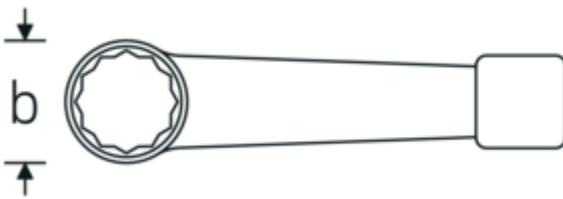

Impact ring wrench, metric

4205

Product no. **42050085**
GTIN **4018754024346**
Model **4205 85**

Label. Impact ring wrench Wrench size 85mm L.360mm

Technical Drawing.

Technical Attributes.

a	37 mm
Width mm (b)	129 mm
DIN	DIN 7444
Length mm (L)	360 mm
Wrench width 1 [mm]	85 mm

Logistics data.

Depth mm (IFS)	360
Width mm (IFS)	126
Height mm (IFS)	36
Length (packed, mm)	360
Width (packed, mm)	126
Height (packed, mm)	36
Volume (packed, dm ³)	1.63296 dm ³
Product no.	42050085
Weight (gross, kg)	3,835
Weight PAP (kg)	0,000
Weight PVC (kg)	0,000
GTIN	4018754024346
Country of origin AWR	GERMANY