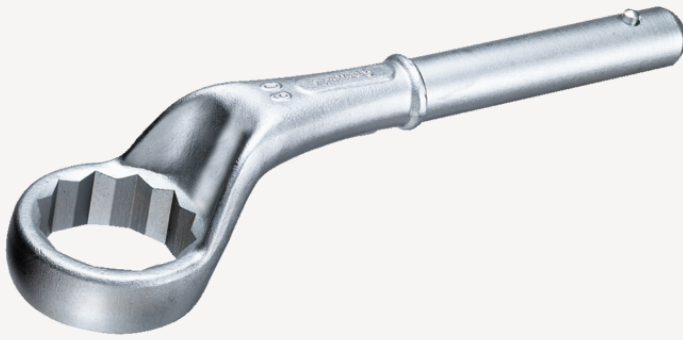

Heavy duty ring wrench

5

Product no. **42020024**
GTIN **4018754023394**
Model **5 24**

Label.

Heavy duty ring wrench Wrench size 24mm L.180mm

Technical Drawing.

Technical Attributes.

a	17 mm
Width mm (b)	38 mm
for model	1
Height mm (h)	29,5 mm
L1	180 mm
L2	555 mm
Wrench width 1 [mm]	24 mm

Weight PVC (kg)	0,000
GTIN	4018754023394
Country of origin AWR	GERMANY
Region of origin	Nordrhein-Westfalen
WEEE/ElektroG	nicht ear-pflichtig
Customs tariff no.	82041100
Packing standard	1
Weight	381 g

42020085	5 85	Heavy duty ring wrench Wrench size 85mm L.385mm	4018754023615
42020090	5 90	Heavy duty ring wrench Wrench size 90mm L.410mm	4018754023622
42020095	5 95	Heavy duty ring wrench Wrench size 95mm L.410mm	4018754023639
42020100	5 100	Heavy duty ring wrench Wrench size 100mm L.412mm	4018754023646