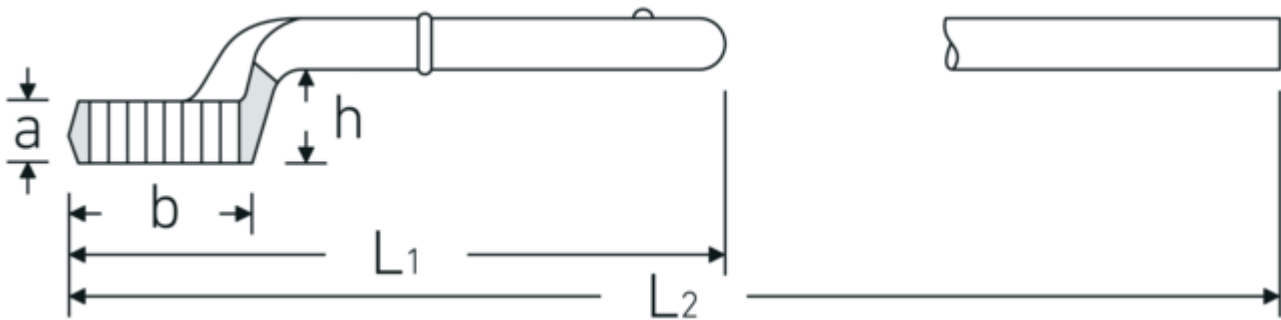

Heavy duty ring wrench

5

Product no. **42020024**
GTIN **4018754023394**
Model **5 24**

Label.

Heavy duty ring wrench Wrench size 24mm L.180mm

Technical Drawing.

Technical Attributes.

a	17 mm
Width mm (b)	38 mm
for model	1
Height mm (h)	29,5 mm
L1	180 mm
L2	555 mm
Wrench width 1 [mm]	24 mm

Logistics data.

Depth mm (IFS)	182
Width mm (IFS)	38
Height mm (IFS)	41
Length (packed, mm)	182
Width (packed, mm)	38
Height (packed, mm)	41
Volume (packed, dm ³)	0.283556 dm ³
Product no.	42020024
Weight (gross, kg)	0,400
Weight PAP (kg)	0,000

Weight PVC (kg)	0,000
GTIN	4018754023394
Country of origin AWR	GERMANY
Region of origin	Nordrhein-Westfalen
WEEE/ElektroG	nicht ear-pflichtig
Customs tariff no.	82041100
Packing standard	1
Weight	381 g