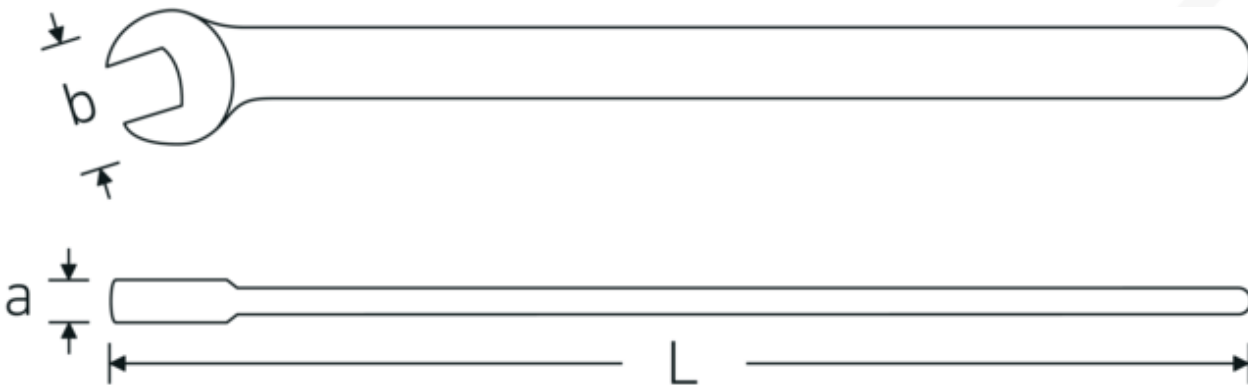

## VDE single-ended open-jaw spanners

### 12160 VDE

Product no. **44180013**  
GTIN **4018754253975**  
Model **12160 VDE 13**

**Label.** VDE single-ended open-jaw spanners Spanner size 13mm L.166,4mm

- Features.**
- Chrome Alloy Steel, chrome plated
  - VDE insulated up to 1000 V
  - DIN EN 60900
  - Insulated according to IEC 900 - AC/1000 V

## Technical Drawing.

## Technical Attributes.

a	11,5 mm
Width mm (b)	32.5 mm
DIN	DIN EN 60900
Length mm (L)	166,4 mm
Spanner size 1 [mm]	13 mm