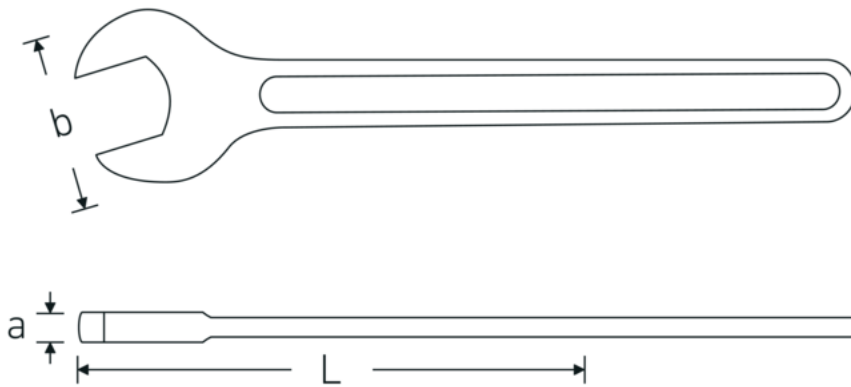

Open-ended spanner, metric

4004

Product no. **40040460**
GTIN **4018754018369**
Model **4004 46**

Label. Open-ended spanner Spanner size 46mm L.369mm

- Features.**
- DIN 894 up to 85 mm
 - special tool steel, grey finish

Technical Drawing.

Technical Attributes.

a	14,8 mm
Width mm (b)	93 mm
DIN	DIN 894
Length mm (L)	369 mm
Spanner size 1 [mm]	46 mm

Logistics data.

Depth mm (IFS)	375
Width mm (IFS)	93
Height mm (IFS)	16
Length (packed, mm)	375
Width (packed, mm)	93
Height (packed, mm)	16
Volume (packed, dm3)	0.558 dm3

Variants.

Product no.	Model no. (ERP)	Description	GTIN
40040240	4004 24	Open-ended spanner Spanner size 24mm L.215mm	4018754018307
40040270	4004 27	Open-ended spanner Spanner size 27mm L.238mm	4018754018314
40040300	4004 30	Open-ended spanner Spanner size 30mm L.261mm	4018754018321
40040320	4004 32	Open-ended spanner Spanner size 32mm L.273mm	4018754018338
40040360	4004 36	Open-ended spanner Spanner size 36mm L.300mm	4018754018345
40040410	4004 41	Open-ended spanner Spanner size 41mm L.335mm	4018754018352
40040460	4004 46	Open-ended spanner Spanner size 46mm L.369mm	4018754018369
40040500	4004 50	Open-ended spanner Spanner size 50mm L.412mm	4018754018376
40040550	4004 55	Open-ended spanner Spanner size 55mm L.457mm	4018754018383
40040600	4004 60	Open-ended spanner Spanner size 60mm L.492mm	4018754018390
40040650	4004 65	Open-ended spanner Spanner size 65mm L.528mm	4018754018406
40040700	4004 70	Open-ended spanner Spanner size 70mm L.572mm	4018754018413
40040750	4004 75	Open-ended spanner Spanner size 75mm L.608mm	4018754018420
40040800	4004 80	Open-ended spanner Spanner size 80mm L.645mm	4018754018437