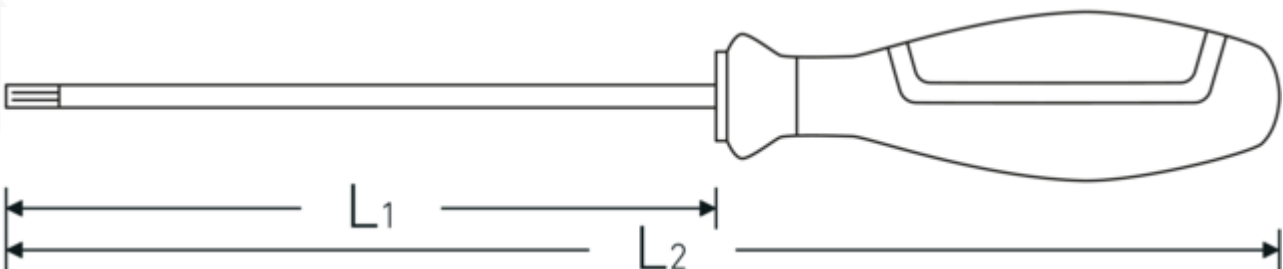

TORX® screwdrivers DRALL+

4650

Product no. **46503027**
GTIN **4018754278084**
Model **4650 T27**

Label. TORX® screwdriver DRALL+ T27 L.115mm

Product highlights.

Outstanding craftsmanship.

The blades are made of exceptionally fine industrial-grade chrome alloy steel, through-hardened and anchored in the grip in such a way that they stay there.

Technologies and features.

DRALL+

Our DRALL+ handle is non-slip and ergonomic. An extended grip zone protects the fingers and a hand stop prevents the tool from accidentally slipping or rolling away.

Technical Drawing.

Technical Attributes.

Drive profile	TORX®
Size of output profile	T27
L1	115 mm
L2	230 mm

Logistics data.

Depth mm (IFS)	230
Width mm (IFS)	33
Height mm (IFS)	33
Length (packed, mm)	233
Width (packed, mm)	95
Height (packed, mm)	55
Volume (packed, dm3)	1.217425 dm3
Product no.	46503027
Weight (gross, kg)	0,520
Weight PAP (kg)	0,060
Weight PVC (kg)	0,000
GTIN	4018754278084
Country of origin AWR	GERMANY
Region of origin	Nordrhein-Westfalen
WEEE/ElektroG	nicht ear-pflichtig
Customs tariff no.	82054000
Packing standard	5
Weight	90 g