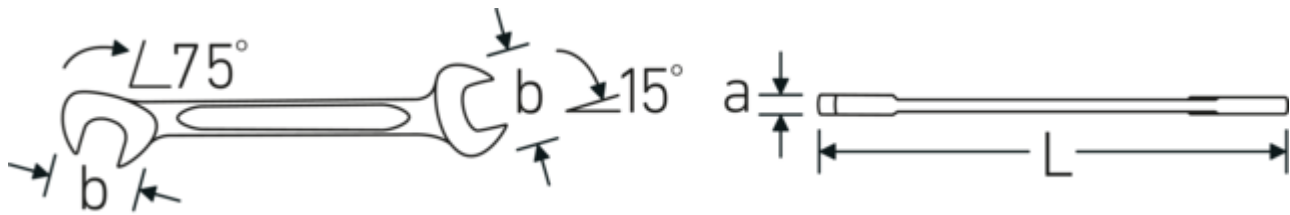

Small double-open ended spanner ELECTRIC, metric

ELECTRIC 12

Product no. **40063535**
GTIN **4018754018680**
Model **ELECTRIC 12 3,5**

Label.

Double open-ended spanner, small Spanner size 3.5 mm L.70mm

Features.

Technologies and features.

Double-T profile

Our combination and ring spanners have an additional recess in the middle of the tool. Similar to the principle of a double T-beam, this provides a tremendous load capacity and maximum strength whilst reducing weight.

Offset Shaft Design

Our spanners are specially designed with additional reinforcement in the load zones where the greatest amount of force is transmitted - namely where the jaw meets the shank - in order to prevent deformation.

Technical Drawing.

Technical Attributes.

a	2 mm
Width mm (b)	10.5 mm
Length mm (L)	70 mm
Jaw angle	15/75 °
Spanner size 1 [mm]	3.5 mm
Spanner size 2 [mm]	3.5 mm

Logistics data.

Depth mm (IFS)	70
Width mm (IFS)	11
Height mm (IFS)	2
Length (packed, mm)	90
Width (packed, mm)	40
Height (packed, mm)	7
Volume (packed, dm ³)	0.0252 dm ³
Product no.	40063535
Weight (gross, kg)	0,053
Weight PAP (kg)	0,000
Weight PVC (kg)	0,002
GTIN	4018754018680
Country of origin AWR	GERMANY
Region of origin	Nordrhein-Westfalen
WEEE/ElektroG	nicht ear-pflichtig
Customs tariff no.	82041100
Packing standard	10
Weight	5 g