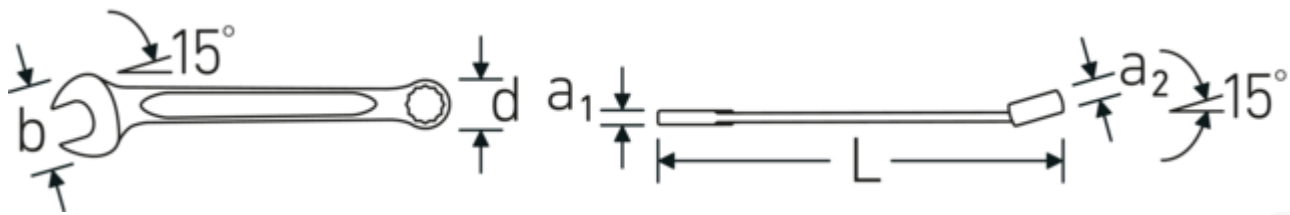

Anti-Slip-Drive

The special AS-Drive profile makes high force transmission to the flats of screws and bolts possible without damaging them. This also prevents stripping of the screw head.

Thin-walled rings

The thin wall diameter of our rings makes it easier to work in confined spaces. The ring sides are taller than standard nuts, which prevents jamming.

Technical Drawing.

Technical Attributes.

a1	5,3 mm
a2	8,5 mm
Drive profile	bi-hex AS-Drive®
Width mm (b)	35 mm
d	21,9 mm
DIN	DIN 3113 Form A / ISO 7738 Form A
Length mm (L)	170 mm
Jaw angle	15 °
Surface	chrome-plated
Spanner size 1 [mm]	15 mm
Ring position	15 °
Spanner size 2 [mm]	15 mm
t	10 mm