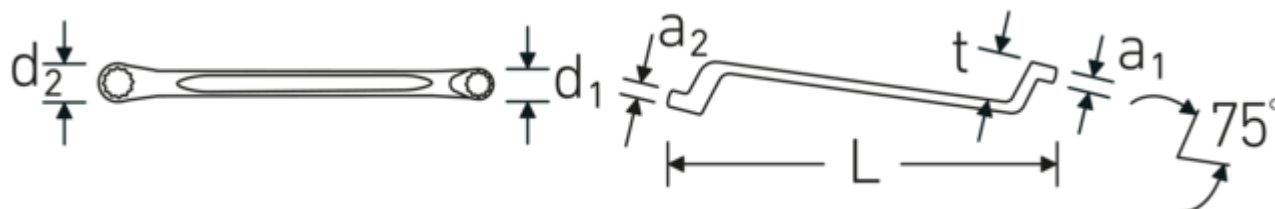

A special manufacturing process makes thin-walled rings possible – primarily for slightly lower-lying screw connections.

Manufactured from durable chrome-alloy steel for a long service life and resistance to wear.

Technologies and features.

Anti-Slip-Drive

The special AS-Drive profile makes high force transmission to the flats of screws and bolts possible without damaging them. This also prevents stripping of the screw head.

Thin-walled rings

The thin wall diameter of our rings makes it easier to work in confined spaces. The ring sides are taller than standard nuts, which prevents jamming.

Technical Drawing.

Technical Attributes.

a1	14 mm
a2	15 mm
Drive profile	bi-hex AS-Drive®
d1	34,7 mm
d2	38,6 mm
Length mm (L)	330 mm
Spanner size 1 [mm]	24 mm
Ring position	75 °
Spanner size 2 [mm]	27 mm
t	34 mm

Logistics data.

Depth mm (IFS)	330
Width mm (IFS)	38
Height mm (IFS)	15
Length (packed, mm)	350
Width (packed, mm)	110
Height (packed, mm)	20
Volume (packed, dm ³)	0.77 dm ³
Product no.	41042427
Weight (gross, kg)	2,235
Weight PAP (kg)	0,000
Weight PVC (kg)	0,019
GTIN	4018754021079
Country of origin AWR	GERMANY
Region of origin	Nordrhein-Westfalen
WEEE/ElektroG	nicht ear-pflichtig
Customs tariff no.	82041100
Packing standard	5
Weight	447 g