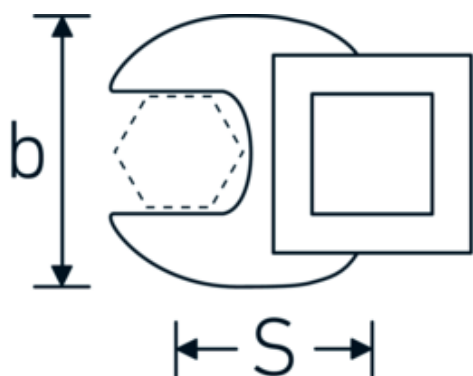

## Crowfoot-Schlüssel, zöllig

540a

Art.-Nr. 02500048  
GTIN 4018754004706  
Modell 540 A 1

**Bezeichnung.** 3/8 " Crowfoot-Schlüssel SW 1" L.47mm

**Eigenschaften.** • Chrome Alloy Steel, verchromt

### Technische Zeichnung.

### Technische Attribute.

a	8 mm
Antriebsvierkant innen (Zoll)	3/8 "
Breite mm (b)	45 mm
Länge mm (L)	47 mm
S	26,7 mm
Schlüsselweite [Zoll]	1 "

02500070	540 A 1 7/8	3/8 " Crowfoot-Schlüssel SW 1 7/8" L.72mm	4018754004829
02500072	540 A 2	3/8 " Crowfoot-Schlüssel SW 2" L.75mm	4018754004836
02500074	540 A 2 1/8	3/8 " Crowfoot-Schlüssel SW 2 1/8" L.75,6mm	4018754173648
02500076	540 A 2 1/4	3/8 " Crowfoot-Schlüssel SW 2 1/4" L.80,5mm	4018754173655
03500078	540 A 2 3/8	1/2 " Crowfoot-Schlüssel SW 2 3/8" L.81,5mm	4018754121366