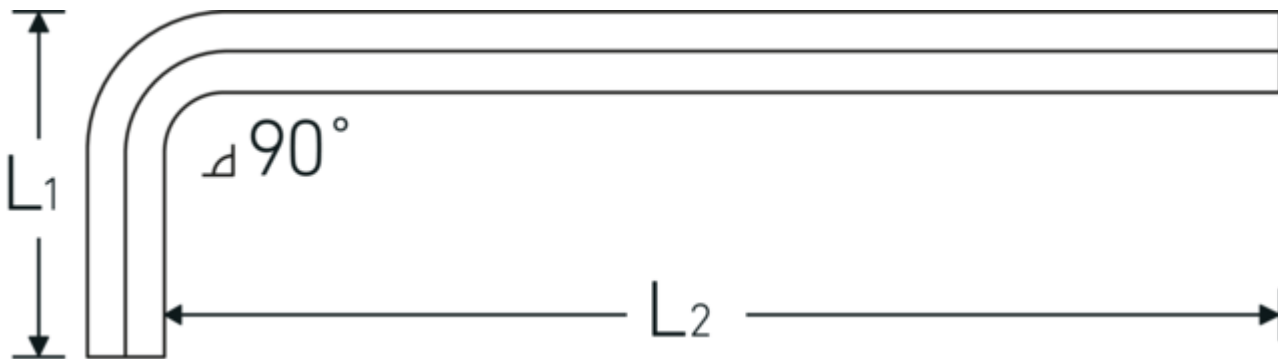

### Label.

Hex key for socket head bolts Hex drive 6mm L.32mm x 180mm

### Technical Attributes.

External hex drive (mm)	6 mm
DIN	DIN ISO 2936
L1	32 mm
L2	180 mm

### Logistics data.

Depth mm (IFS)	185
Width mm (IFS)	6
Height mm (IFS)	7
Length (packed, mm)	185
Width (packed, mm)	6
Height (packed, mm)	7
Volume (packed, dm <sup>3</sup> )	0.00777 dm <sup>3</sup>
Product no.	43213006
Weight (gross, kg)	0,050
Weight PAP (kg)	0,000