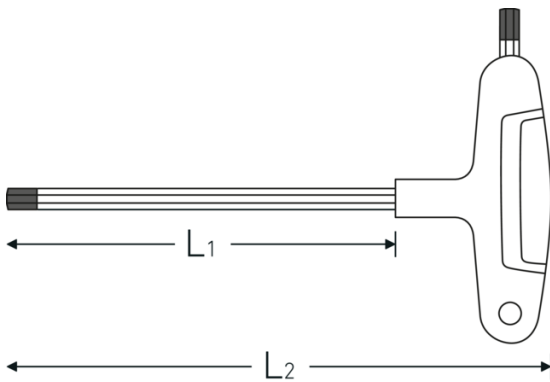

Hex screwdriver

10768

Product no. **43253060**
GTIN **4018754319411**
Model **10768 6**

Label. Hex screwdriver Hex drive 6 mm L.200mm

- Features.**
- with 3-component T-handle
 - for cap head screws
 - with two outputs
 - chrome vanadium, matt chrome-plated
 - black tip

Technical Drawing.

Technical Attributes.

Drive profile	Hexagonal
External hex drive (mm)	6 mm
L1	200 mm
L2	228 mm

Logistics data.

Depth mm (IFS)	228
Width mm (IFS)	110
Height mm (IFS)	22
Length (packed, mm)	410

Width (packed, mm)	200
Height (packed, mm)	45
Volume (packed, dm ³)	3.69 dm ³
Product no.	43253060
Weight (gross, kg)	0,964
Weight PAP (kg)	0,000
Weight PVC (kg)	0,016
GTIN	4018754319411
Country of origin AWR	GERMANY
Region of origin	Nordrhein-Westfalen
WEEE/ElektroG	nicht ear-pflichtig
Customs tariff no.	82041100
Packing standard	10
Weight	92 g

Variants.

Product no.	Model no. (ERP)	Description	GTIN
43253020	10768 2	Hex screwdriver Hex drive 2 mm L.100mm	4018754319367
43253025	10768 2,5	Hex screwdriver Hex drive 2,5 mm L.100mm	4018754319374
43253030	10768 3	Hex screwdriver Hex drive 3 mm L.150mm	4018754319381
43253040	10768 4	Hex screwdriver Hex drive 4 mm L.150mm	4018754319398
43253050	10768 5	Hex screwdriver Hex drive 5 mm L.200mm	4018754319404
43253060	10768 6	Hex screwdriver Hex drive 6 mm L.200mm	4018754319411
43253080	10768 8	Hex screwdriver Hex drive 8 mm L.200mm	4018754319428
43253100	10768 10	Hex screwdriver Hex drive 10 mm L.200mm	4018754319435