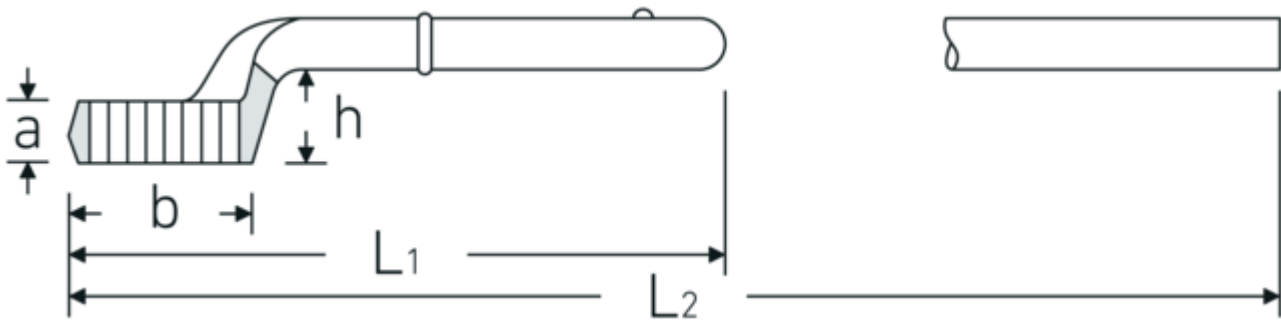

Heavy duty ring wrench

5

Product no. **42020060**
GTIN **4018754023561**
Model **5 60**

Label. Heavy duty ring wrench Wrench size 60mm L.345mm

Technical Drawing.

Technical Attributes.

a	30,5 mm
Width mm (b)	90 mm
for model	4
Height mm (h)	49 mm
L1	345 mm
L2	1050 mm
Wrench width 1 [mm]	60 mm

Logistics data.

Depth mm (IFS)	348
Width mm (IFS)	90
Height mm (IFS)	73
Length (packed, mm)	348
Width (packed, mm)	90
Height (packed, mm)	73
Volume (packed, dm ³)	2.28636 dm ³
Product no.	42020060
Weight (gross, kg)	2,275
Weight PAP (kg)	0,000

Weight PVC (kg)	0,000
GTIN	4018754023561
Country of origin AWR	GERMANY
Region of origin	Nordrhein-Westfalen
WEEE/ElektroG	nicht ear-pflichtig
Customs tariff no.	82041100
Packing standard	1
Weight	2260 g