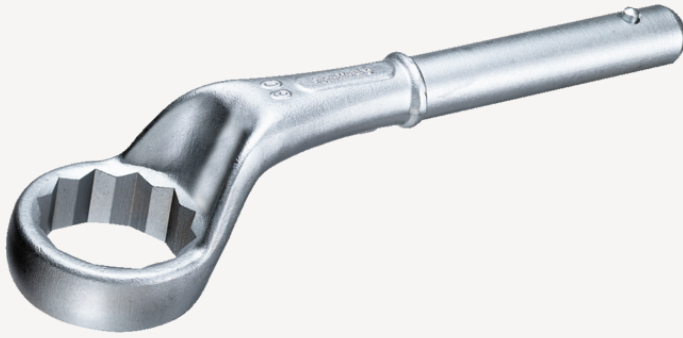

Heavy duty ring wrench

5

Product no. **42020060**
GTIN **4018754023561**
Model **5 60**

Label. Heavy duty ring wrench Wrench size 60mm L.345mm

Technical Drawing.

Technical Attributes.

a	30,5 mm
Width mm (b)	90 mm
for model	4
Height mm (h)	49 mm
L1	345 mm
L2	1050 mm
Wrench width 1 [mm]	60 mm

Logistics data.

Depth mm (IFS)	348
Width mm (IFS)	90
Height mm (IFS)	73
Length (packed, mm)	348
Width (packed, mm)	90
Height (packed, mm)	73
Volume (packed, dm ³)	2.28636 dm ³
Product no.	42020060
Weight (gross, kg)	2,275
Weight PAP (kg)	0,000

Weight PVC (kg)	0,000
GTIN	4018754023561
Country of origin AWR	GERMANY
Region of origin	Nordrhein-Westfalen
WEEE/ElektroG	nicht ear-pflichtig
Customs tariff no.	82041100
Packing standard	1
Weight	2260 g

42020085	5 85	Heavy duty ring wrench Wrench size 85mm L.385mm	4018754023615
42020090	5 90	Heavy duty ring wrench Wrench size 90mm L.410mm	4018754023622
42020095	5 95	Heavy duty ring wrench Wrench size 95mm L.410mm	4018754023639
42020100	5 100	Heavy duty ring wrench Wrench size 100mm L.412mm	4018754023646