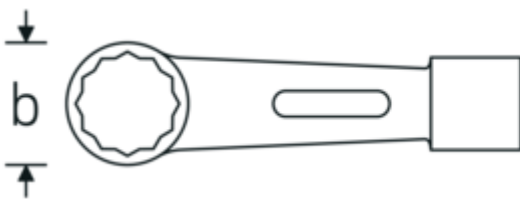

Impact ring wrench

StahlwilleSTABIL® 8

Product no. **42010055**
GTIN **4018754023219**
Model **8 55**

Label.

Impact ring wrench Wrench size 55 mm L.300mm

Technical Drawing.

Technical Attributes.

a	38 mm
Width mm (b)	76 mm
Length mm (L)	300 mm
Wrench width 1 [mm]	55 mm

Logistics data.

Depth mm (IFS)	300
Width mm (IFS)	77
Height mm (IFS)	39
Length (packed, mm)	300
Width (packed, mm)	77
Height (packed, mm)	39
Volume (packed, dm3)	0.9009 dm3

Product no.	42010055
Weight (gross, kg)	2,087
Weight PAP (kg)	0,000
Weight PVC (kg)	0,000
GTIN	4018754023219
Country of origin AWR	GERMANY
Region of origin	Nordrhein-Westfalen
WEEE/ElektroG	nicht ear-pflichtig
Customs tariff no.	82041100
Packing standard	1
Weight	2087 g

Variants.

Product no.	Model no. (ERP)	Description	GTIN
42010032	8 32	Impact ring wrench Wrench size 32 mm L.195mm	4018754023141
42010036	8 36	Impact ring wrench Wrench size 36 mm L.195mm	4018754023165
42010041	8 41	Impact ring wrench Wrench size 41 mm L.200mm	4018754023172
42010046	8 46	Impact ring wrench Wrench size 46 mm L.250mm	4018754023189
42010050	8 50	Impact ring wrench Wrench size 50 mm L.280mm	4018754023196
42010055	8 55	Impact ring wrench Wrench size 55 mm L.300mm	4018754023219
42010060	8 60	Impact ring wrench Wrench size 60 mm L.300mm	4018754023233
42010065	8 65	Impact ring wrench Wrench size 65 mm L.325mm	4018754023257
42010070	8 70	Impact ring wrench Wrench size 70 mm L.355mm	4018754023264
42010075	8 75	Impact ring wrench Wrench size 75 mm L.360mm	4018754023271
42010080	8 80	Impact ring wrench Wrench size 80 mm L.440mm	4018754023295
42010085	8 85	Impact ring wrench Wrench size 85 mm L.440mm	4018754023318
42010090	8 90	Impact ring wrench Wrench size 90 mm L.445mm	4018754023325
42010095	8 95	Impact ring wrench Wrench size 95 mm L.450mm	4018754023332