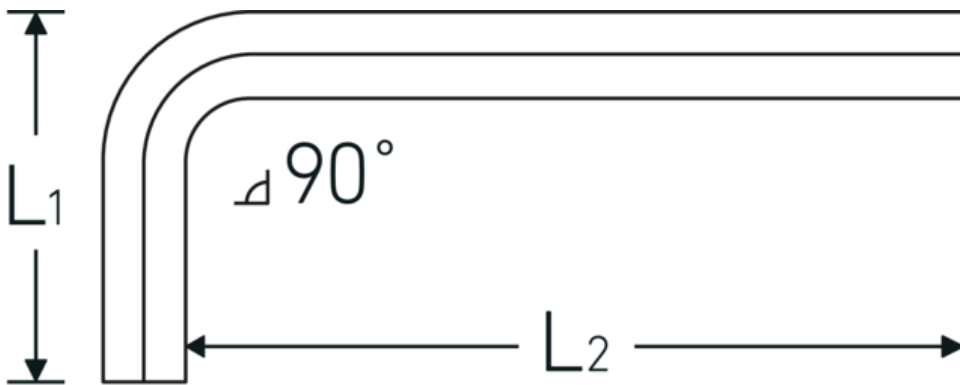

Hex key for socket head bolts

10760

Product no. **43153014**
 GTIN **4018754332199**
 Model **10760 14**
WINKELSCHRAUBENDREHER
SECHSKANT

Label.

Hex key for hex bolts Hex drive 14mm L.56mm x 140mm

Technical Drawing.

Technical Attributes.

Drive profile	hex
External hex drive (mm)	14 mm
DIN	DIN ISO 2936
L1	56 mm
L2	140 mm

Logistics data.

Depth mm (IFS)	149
Width mm (IFS)	69
Height mm (IFS)	16
Length (packed, mm)	260
Width (packed, mm)	150
Height (packed, mm)	17
Volume (packed, dm ³)	0.663 dm ³
Product no.	43153014
Weight (gross, kg)	1,274

Weight PAP (kg)	0,000
Weight PVC (kg)	0,008
GTIN	4018754332199
Country of origin AWR	GERMANY
Region of origin	Nordrhein-Westfalen
WEEE/ElektroG	nicht ear-pflichtig
Customs tariff no.	82054000
Packing standard	5
Weight	261 g