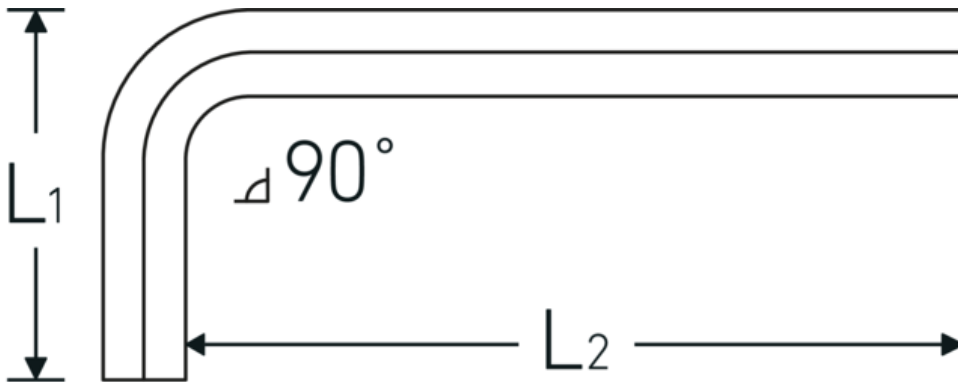

Hex key for socket head screws

10760aCV

Product no. **43550044**
GTIN **4018754029563**
Model **10760 ACV 7/8**

Label. Hex key for socket head screws Hex drive 7/8 L.80mm x 200mm

Features.

- for socket head screws
- Chrome Vanadium, nickel-plated (0.028; 0.035; 0.050", gunmetal finish)

Technical Drawing.

Technical Attributes.

Drive profile	Hex
External hex drive (inch)	7/8
L1	80 mm
L2	200 mm
Length mm (L)	225 mm

Logistics data.

Depth mm (IFS)	225
Width mm (IFS)	102
Height mm (IFS)	27
Length (packed, mm)	226
Width (packed, mm)	103
Height (packed, mm)	28
Volume (packed, dm ³)	0.651784 dm ³

Product no.	43550044
Weight (gross, kg)	0,945
Weight PAP (kg)	0,000
Weight PVC (kg)	0,011
GTIN	4018754029563
Country of origin AWR	GERMANY
Region of origin	Hessen
WEEE/ElektroG	nicht ear-pflichtig
Customs tariff no.	82054000
Packing standard	1
Weight	945 g