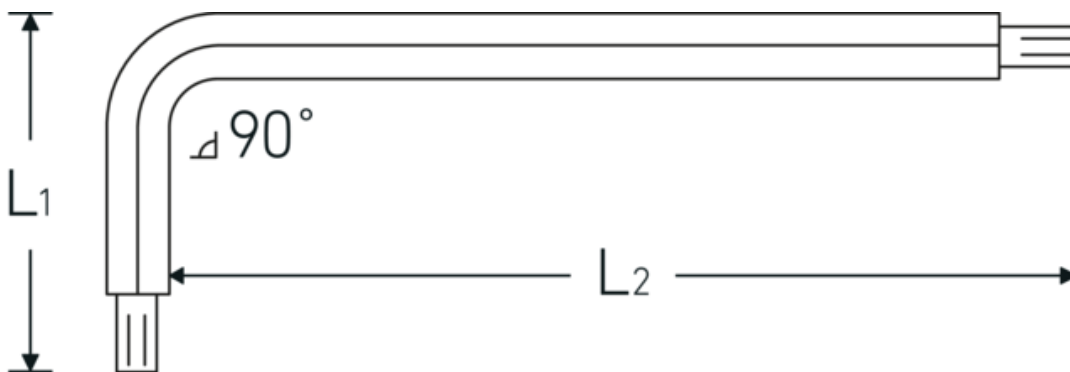

## Hex key with ball end for socket head screws

10767

Product no. **43263002**  
 GTIN **4018754332779**  
 Model **10767 2 KUGELKOPF-  
 WINKELSCHRAUBENDREHER  
 SECHSKANT**

### Label.

Hex key with ball end for socket head screws Hex drive 2mm L.16mm x 99mm

### Features.

- for hexagon socket head screws
- with ball end on long arm
- swivel angle up to 25° each side
- Chrome Vanadium, gunmetal finish

### Technical Attributes.

Drive profile	Hexagonal
External hex drive (mm)	2 mm
L1	16 mm
L2	99 mm