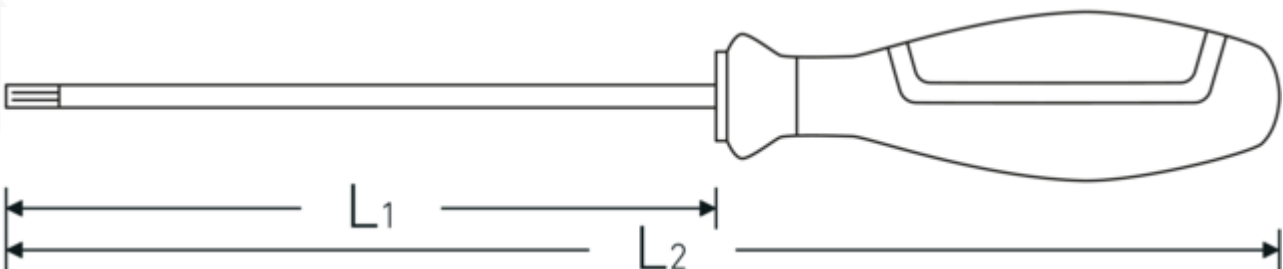

TORX® screwdrivers DRALL+

4650

Product no. **46503006**
GTIN **4018754278008**
Model **4650 T6**

Label. TORX® screwdriver DRALL+ T6 L.60mm

Product highlights.

Outstanding craftsmanship.

The blades are made of exceptionally fine industrial-grade chrome alloy steel, through-hardened and anchored in the grip in such a way that they stay there.

Technologies and features.

DRALL+

Our DRALL+ handle is non-slip and ergonomic. An extended grip zone protects the fingers and a hand stop prevents the tool from accidentally slipping or rolling away.

Technical Drawing.

Technical Attributes.

Drive profile	TORX®
Size of output profile	T6
L1	60 mm
L2	145 mm

Logistics data.

Depth mm (IFS)	165
Width mm (IFS)	30
Height mm (IFS)	30
Length (packed, mm)	185
Width (packed, mm)	80
Height (packed, mm)	45
Volume (packed, dm3)	0.666 dm3
Product no.	46503006
Weight (gross, kg)	0,228
Weight PAP (kg)	0,038
Weight PVC (kg)	0,000
GTIN	4018754278008
Country of origin AWR	GERMANY
Region of origin	Nordrhein-Westfalen
WEEE/ElektroG	nicht ear-pflichtig
Customs tariff no.	82054000
Packing standard	5
Weight	35 g