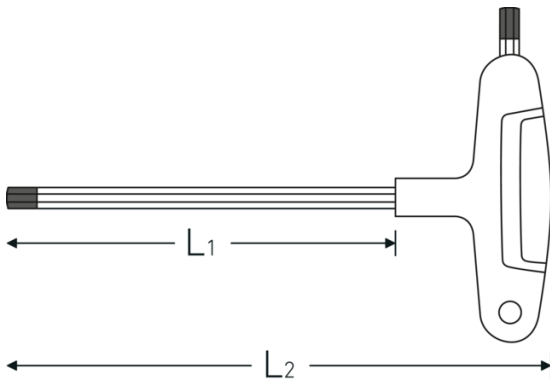

Hex screwdriver

10768

Product no. **43253030**
GTIN **4018754319381**
Model **10768 3**

Label.

Hex screwdriver Hex drive 3 mm L.150mm

Technical Drawing.

Technical Attributes.

Drive profile	hex
External hex drive (mm)	3 mm
L1	150 mm
L2	174 mm

Logistics data.

Depth mm (IFS)	177
Width mm (IFS)	110
Height mm (IFS)	22
Length (packed, mm)	410
Width (packed, mm)	200
Height (packed, mm)	45
Volume (packed, dm ³)	3.69 dm ³
Product no.	43253030
Weight (gross, kg)	0,454

Weight PAP (kg)	0,000
Weight PVC (kg)	0,016
GTIN	4018754319381
Country of origin AWR	GERMANY
Region of origin	Nordrhein-Westfalen
WEEE/ElektroG	nicht ear-pflichtig
Customs tariff no.	82041100
Packing standard	10
Weight	42 g

Variants.

Product no.	Model no. (ERP)	Description	GTIN
43253020	10768 2	Hex screwdriver Hex drive 2 mm L.100mm	4018754319367
43253025	10768 2,5	Hex screwdriver Hex drive 2,5 mm L.100mm	4018754319374
43253030	10768 3	Hex screwdriver Hex drive 3 mm L.150mm	4018754319381
43253040	10768 4	Hex screwdriver Hex drive 4 mm L.150mm	4018754319398
43253050	10768 5	Hex screwdriver Hex drive 5 mm L.200mm	4018754319404
43253060	10768 6	Hex screwdriver Hex drive 6 mm L.200mm	4018754319411
43253080	10768 8	Hex screwdriver Hex drive 8 mm L.200mm	4018754319428
43253100	10768 10	Hex screwdriver Hex drive 10 mm L.200mm	4018754319435