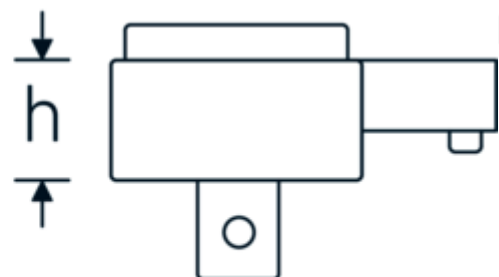

## Advantages.

Made in Germany - STAHLWILLE fine-tooth ratchet for 1/2 sockets, interchangeable, Chrome Alloy Steel.

60 sprockets allow for a working angle of only 6 ° - facilitating efficient working even in confined spaces.

## Technical Attributes.

External square drive (inch)	1/2
Number of teeth	60
Working angle	6 °
Width mm (b)	43 mm
Size	20
Size square socket [inside square drive]	14 x 18 mm
Height mm (h)	26 mm
max. torque	300 N·m
S	25 mm

## Logistics data.

Depth mm (IFS)	72
Width mm (IFS)	43
Height mm (IFS)	42
WEEE/ElektroG	nicht ear-pflichtig
Length (packed, mm)	73
Width (packed, mm)	44
Height (packed, mm)	43
Volume (packed, dm <sup>3</sup> )	0.138116 dm <sup>3</sup>
Product no.	58250020
Weight (gross, kg)	0,315
Weight PAP (kg)	0,000
Weight PVC (kg)	0,003
GTIN	4018754034536
Country of origin AWR	GERMANY
Region of origin	Nordrhein-Westfalen
Customs tariff no.	82041100
Packing standard	1
Weight	302 g