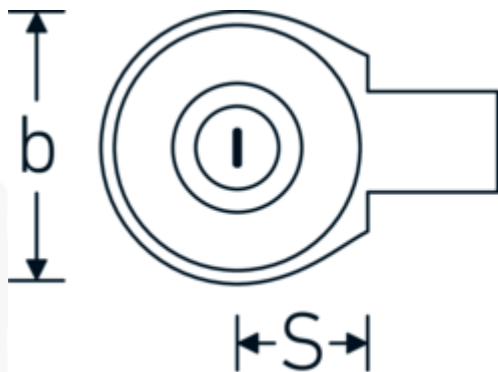

## Advantages.

Made in Germany - STAHLWILLE fine-tooth ratchet for 1/2 sockets, interchangeable, Chrome Alloy Steel.

60 sprockets allow for a working angle of only 6 ° - facilitating efficient working even in confined spaces.

## Technical Drawing.

## Technical Attributes.

External square drive (inch)	1/2
Number of teeth	60
Working angle	6 °
Width mm (b)	43 mm
Size	20
Size square socket [inside square drive]	14 x 18 mm
Height mm (h)	26 mm
max. torque	300 N·m
S	25 mm

## Logistics data.

Depth mm (IFS)	72
Width mm (IFS)	43
Height mm (IFS)	42
WEEE/ElektroG	nicht ear-pflichtig
Length (packed, mm)	73
Width (packed, mm)	44
Height (packed, mm)	43
Volume (packed, dm <sup>3</sup> )	0.138116 dm <sup>3</sup>
Product no.	58250020
Weight (gross, kg)	0,315
Weight PAP (kg)	0,000
Weight PVC (kg)	0,003
GTIN	4018754034536
Country of origin AWR	GERMANY
Region of origin	Nordrhein-Westfalen
Customs tariff no.	82041100
Packing standard	1
Weight	302 g